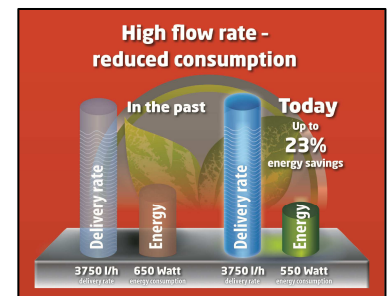

Logistic Data

- Net weight: 8.8 kg
- Gross weight: 10.3 kg
- Packing dimensions: 390 x 235 x 290 mm
- Bar code: 4006825 587258
- Sales Unit: 2 pcs