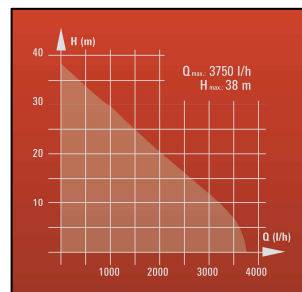

Technical Data

- Mains: 230 V ~ 50 Hz
- Power: 590 Watt
- Delivery capacity max.: 3,750 l/h
- Delivery height max.: 38 m
- Pressure max.: 3.8 bar
- Suction height max.: 8 m
- Suction and pressure connection: approx. 33.3 mm (R1) IG
- Water temperature max.: 35°C
- Activation pressure approx.: 1.5 bar
- Product weight: 8.6 kg

Logistic Data

- Net weight: 8.8 kg
- Gross weight: 10.3 kg
- Packing dimensions: 390 x 235 x 290 mm
- Bar code: 4006825 587258
- Sales Unit: 2 pcs

As special accessories available:

- | | |
|---|---|
| Suction hose 4 m
Einhell Grey | Art.-No.: 41.736.10
Bar code: 4006825 544121 |
| Suction hose 7 m
Einhell Grey | Art.-No.: 41.736.20
Bar code: 4006825 544138 |
| Suction hose 4 m
Einhell Grey | Art.-No.: 41.736.35
Bar code: 4006825 549058 |