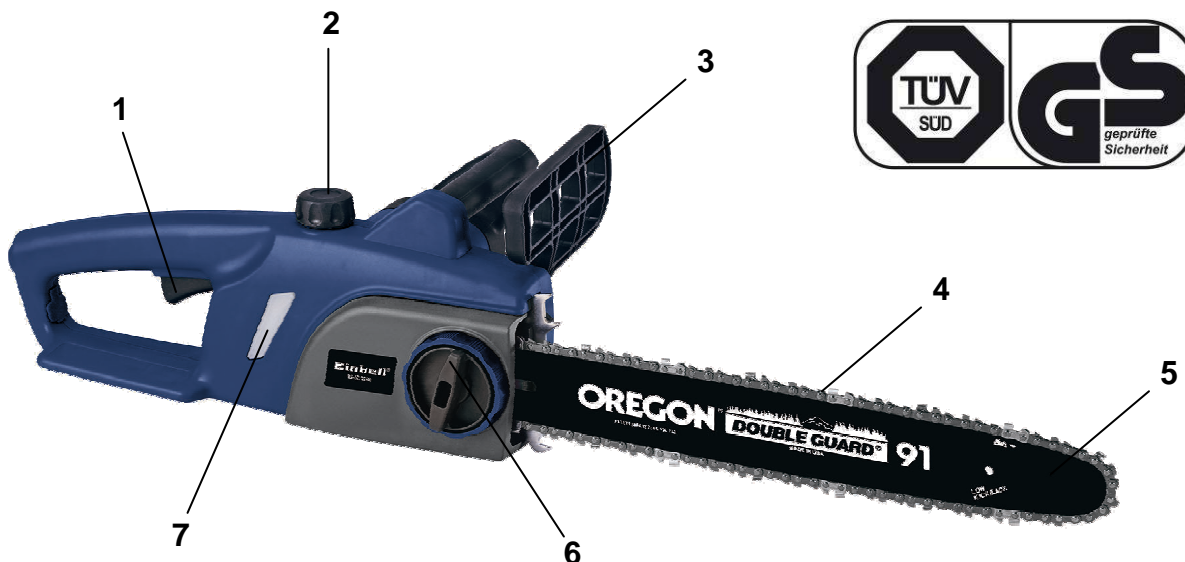

Einhell

BLUE

BG-EC 2240 Electric chain saw

Art.-No. 45.015.80

This electric chain saw provides excellent performance and perfect operational safety. With ergonomic handle positioning and optimized center of gravity distribution for tireless sawing. The chain is easy to tension and changing without using any tools.

Features

- On-/Off-switch (1)
- Oil tank for automatic chain lubrication (2)
- Kickback protection with mechanical instant chain brake (3)
- High-quality chain from OREGON (4)
- OREGON-cutter rail with sprocket nose (5)
- Tool-free chain tensioning and changing (6)
- Chain catch bolts
- Oil tank with large gauge glass (7)
- High quality metal gear for long life
- Sturdy stop claws made of metal

Technical data

- Mains: 230 V ~ 50 Hz
- Power: 2,200 W
- Sword length: 400 mm
- Cutting length: 375 mm
- Cutting speed: 13 m/s
- Oil tank volume: 110 ml
- Product weight: 4.6 kg

Logistic data

- Net weight: 5.1 kg
- Gross weight: 5.5 kg
- Packing dimensions: 475 x 255 x 175 mm
- Bar code: 4006825563917
- Sales unit: 1 pc