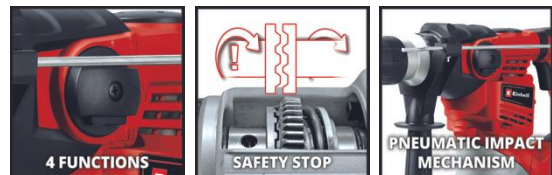

Logistic Data

- Product weight	5.6 kg
- Gross weight single packaging	7.8 kg
- Dimensions single packaging	440 x 132 x 352 mm
- Pieces per export carton	2 Pieces
- Gross weight export carton	17 kg
- Dimensions export carton	375 x 455 x 275 mm
- Container quantity (20"/40"/40"HC)	1190 | 2380 | 0