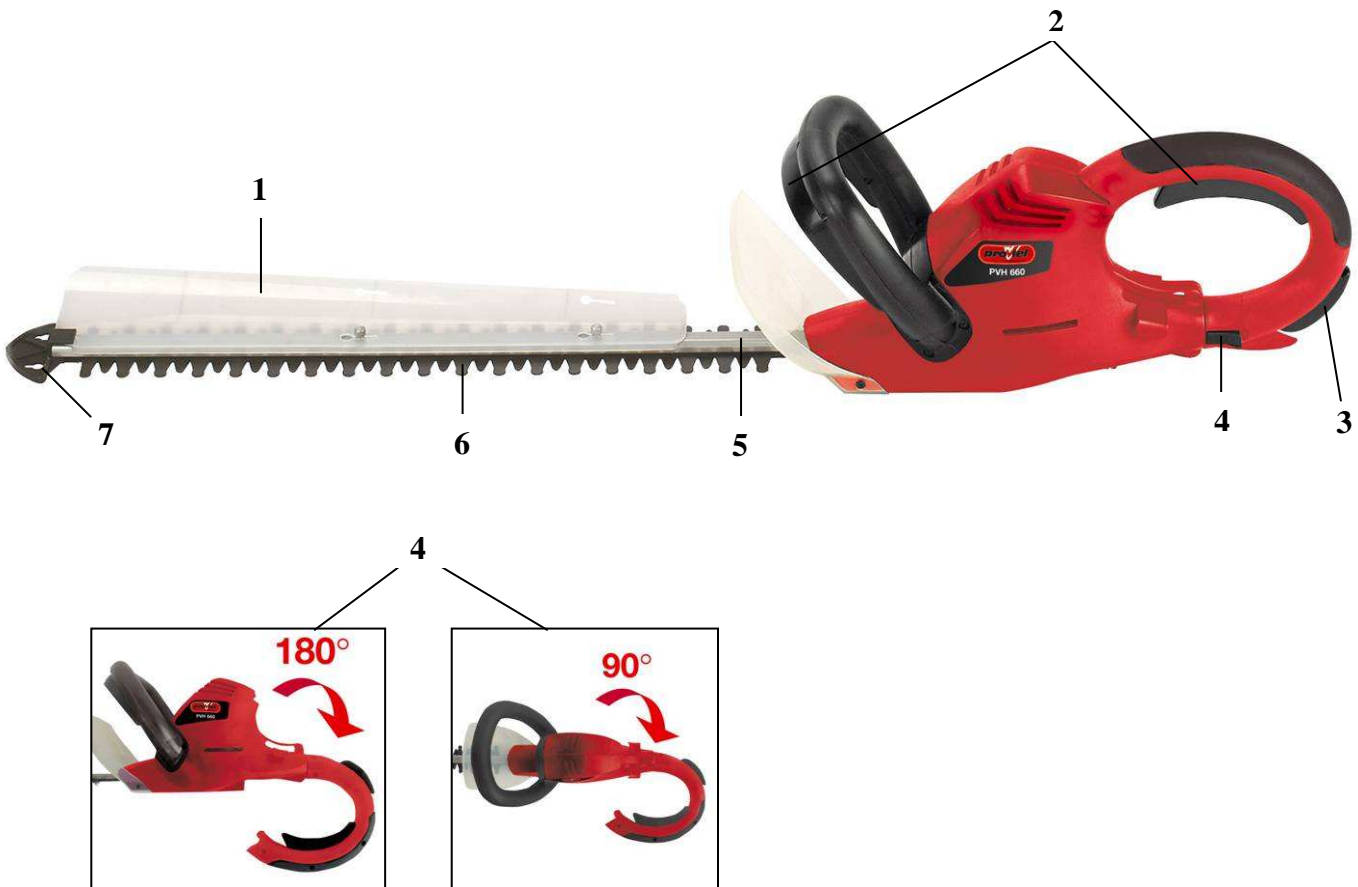

Electric-Hedge Trimmer PVH 660

Art.-No.: 34.035.93

Bar code: 4006825513837

Sales unit: 4 pcs

The practical helper cut also the closest hedges easy. Silent, safe and easy handling. The drive system offers high gumption achievement and optimal wheel lock control. Safety measurers moving in opposite directions and reciprocally cutting from precision-polished special steel. The ON/OFF-two-hand safety switch ensures reliable and comfortable working.

The rear handle can be turned around to 90° and to 180°. Thus simplest handling is ensured also in difficult situations (e. g.: with cuts of the hedge “over head”)

The reciprocally mountable sword shovel which can be installed onto both sides provides with horizontal cuts for a simple evacuation of the cut property.

Features:

- **Reciprocally mountable sword shovel (1)**
- Two-hand safety switch with mechanical blade stop <0,5 sec. (2)
- **Additional switch for over head working (3)**
- Rear handle turnable to 180° (4)
- Aluminium knife cover (5)
- Safety measurers moving opposite directions and reciprocally cutting from precision-polished special steel (6)
- Impact protection with integrated holes for wall fastening (7)
- Sturdy knife protection cover for storage and transport (without picture)

Technical Data:

- Mains: 230 V ~ 50 Hz
- Power: 600 watts
- Cutting length: 530 mm
- Sword length: 600 mm
- Teeth spacing: 20 mm
- Cutting strength max.: 15 mm
- Cuts per min.: 3200
- Weight: 5,5 kg
- Packing dimensions: 1085 x 190 x 225 mm