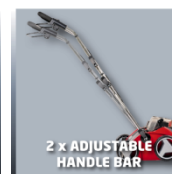

Einhell

EXPERT Plus

POWER X CHANGE

GE-SC 35 Li - Solo Cordless Scarifier / Aerator

Item No.: 3420650

Ident No.: 11015

Bar Code: 4006825608151

The 36 volt cordless GE-SC 35 Li scarifier is a powerful garden tool which helps homeowners take good care of small- to medium-sized lawns. 16 high-grade stainless steel blades on a ball-bearing mounted shaft thoroughly remove weeds and moss right down to the roots. The Einhell Brushless motor provides plenty of torque for continuous progress and consistently good results. The working depth can be adjusted to three different settings to match the particular soil and vegetation. Recommended for lawns up to approx. 400 m². Supplied without batteries and without chargers.

Features

- Member of the Power X-Change family, 2x18V batteries necessary
- Einhell Brushless Motor
- Ball-bearing spike drum with 16 stainless steel blades
- Central scarifying depth adjustment, 3 levels + parking position
- Foldable guide rail with quick-release levers
- Height-adjustable guide rail with quick-release levers
- Wide wheels exert less stress on the lawn
- Impact-resistant plastic housing
- Recommended for lawn areas up to 400 m² (depending on batteries)
- Supplied without battery and charger (available separately)
- Optional extensible with aerator roller and catch bag

Technical Data

- Max. running time (with 3.0 Ah)	15 min
- Working width	350 mm
- Number of knives	16 Pieces
- Wheel diameter front	175 mm
- Wheel diameter rear	152 mm

Logistic Data

- Tool weight	9.74 kg
- Gross Weight	11.95 kg
- Dimensions single packaging	580 x 460 x 320 mm
- Pieces per export carton	1 Pieces
- Gross weight of export carton	14 kg
- Dimensions export carton	590 x 458 x 330 mm
- Container quantity (20"/40"/40"HC)	336 | 695 | 795