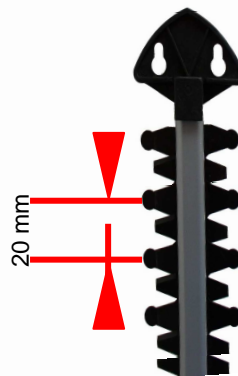

The mobile one for all difficult situations!

The practical helper cut also the closest hedges easy. Silent, safe and easy handling.

The driving gear provides high cutting efficiency and an effective cut-off in case of overload. **The counter rotating, double bladed cutting knives are made of precision sharpened special steel.**

The ON/OFF (dead man's) switch and a large hand protection shield warrant a safe operation. Supplied with a sturdy knife protection cover **The rear handle can be turned to 90°.** Therefore easy handling is also ensured in difficult reachable areas (i. e. when cutting the hedge in "over head" position).

Guiding in horizontal position, the bilateral mountable sword shovel provides an easy collecting of the cut material. With 3200 cuts/min better than most competitors.

90/180°

#### Technical Data:

- Voltage: 230V~50 Hz
- Power: 600 Watt
- Cutting length: 530 mm
- Sword length: 600 mm
- Teeth spacing: 20 mm
- Cutting strength max.: 15 mm
- Cuts per min: 3200