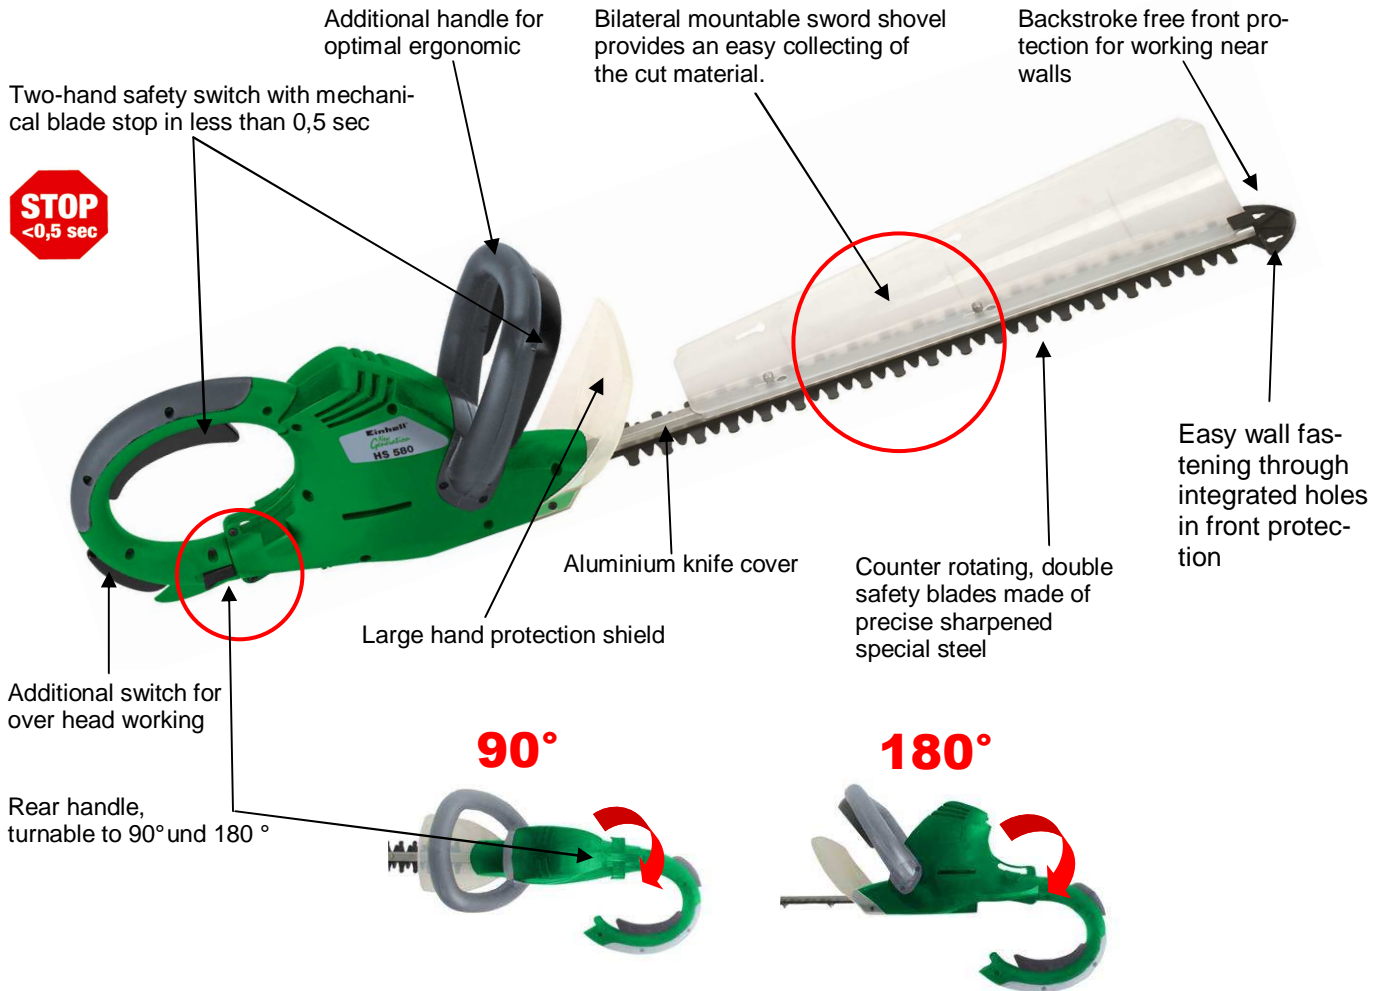

The mobile one for all difficult situations!

Features:

- Bilateral mountable sword shovel
- Additional switch for over head working
- Rear handle, turnable to 90° und 180 °
- Two-hand safety switch with mechanical blade stop <0,5 sec
- Counter rotating, double safety blades made of precise sharpened special steel
- Aluminium knife cover
- Impact protection with integrated holes for wall fastening
- Sturdy knife protection cover for storage and transport (without picture)

Technical Data:

- Voltage: 230V~50 Hz
- Power: 600 Watt
- Cutting length: 530 mm
- Sword length: 600 mm
- Teeth spacing: 20 mm
- Cutting strength max.: 15 mm
- Cuts per min: 3200

Logistic Informations:

Type:	HS 580	Sales unit:	4 pcs
Art.-No.:	34.035.90	20`:	728 pcs
Ident-No.:	01014	40`:	1624 pcs
Bar Code:	4006825508963	40` HC:	1856 pcs
Packing:	1085x190x225 mm	Weight:	5,5 kg (gross)