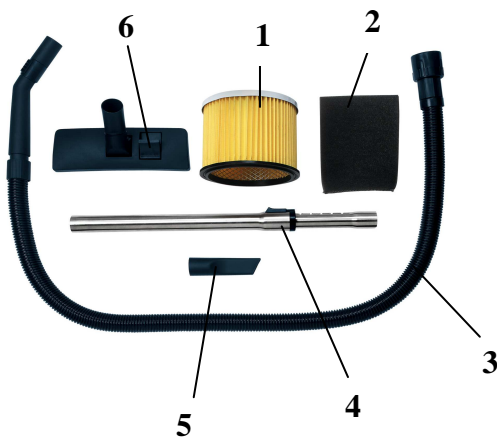

Wet and Dry Vacuum Cleaner INOX 30

Art.-No.: **23.420.51**

bar code: 4006825507102

sales unit: 1 pc

Wet and dry cleaner with integrated power socket for automatically cleaning (5 sec. release delay), 1,5 m flexible tube system Ø 36 mm, 30 ltr. stainless steel vessel, a lot of accessories, 4 guide rolls, carrying handle, 4 m mains cable.

Technical data:

- Mains: 230 V ~ 50 Hz
- Input power: 1400 watts + 2000 watts (for plug)
- Water gage: 1500 mm

Standard accessory:

- 1 long-term filter (1)
- 1 foam filter (2)
- 1 suction hose Ø 36 mm (3)
- 1 telescopic tube Ø 36 mm (4)
- 1 crevice nozzle (5)
- 1 combi nozzle (6)
- **1 integrated power socket (7)**

As special accessory available:

Long-term filter

Foam filter

Art.-No.: **23.511.11**
bar code: 4006825236279
Art.-No.: **23.511.30**
bar code: 4006825236132