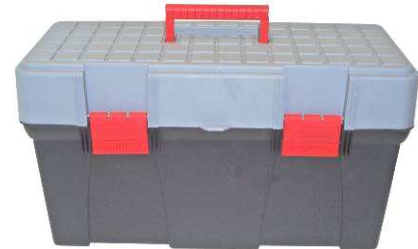

Superpack Power Tool Kit

Art.-No.: **42.571.20**

Bar code: 4006825549973

Sales unit: 2 pcs

In the 3 pcs Power Tool Kit are the most important electric tools for the Do-it-Yourselfer included.

- Supplied with:**
- Pendulum Jig Saw E-PST 800 L
incl. 1 saw blade set (4x wood, 1x metal)
 - Cordless Screwdriver E-AS 18-evo
incl. 1 bit set (30 various bits, 1 magnetic bit holder)
 - Impact Drill E-SB 550 E
incl. 5 pcs. drill set for wood (Ø 4, 5, 6, 8, 10 mm)
 - Transport and storage case

Technical Data Pendulum Jig Saw E-PST 800 L:

- Mains: 230 V ~ 50 Hz
- Power: 710 W
- Stroke rate: 500 – 3,000 min⁻¹
- Cutting depth: Wood max. 80 mm
Metal max. 10 mm
Plastic max. 25 mm
- Bevel cut: max. 45°
- Laser level: II

Technical Data Cordless Screwdriver E-AS 18-evo:

- Battery voltage: 18 volts
- Battery capacity: 1.3 Ah
- Idle speed: 1st gear: 0-350 min⁻¹
2nd gear: 0-900 min⁻¹
- Torque setting: 16-steps
- Charging time: approx. 1 hour

Technical Data Impact Drill E-SB 550 E:

- Mains: 230 V ~ 50 Hz
- Power: 550 W
- Idle speed: 0 – 2,700 min⁻¹
- Drilling capacity: Concrete 13 mm
Metal 10 mm
Wood 25 mm