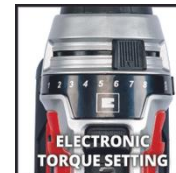

Technical Data

- Number of gears 2
- Idle speed (gear 1) 0-400 min⁻¹
- Idle speed (gear 2) 0-1400 min⁻¹
- Max. torque hard 47 Nm
- Number of torque steps 9 settings
- Drill chuck 13 mm | single sleeve