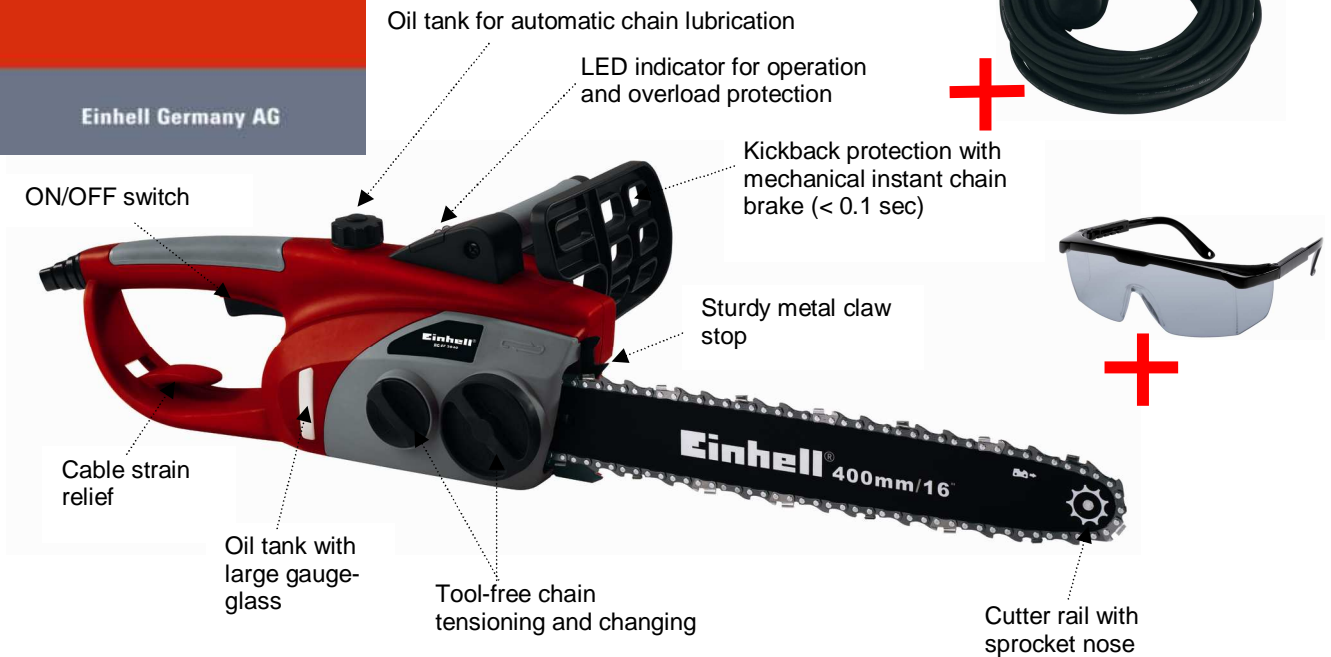

45 YEARS EDITION

RED

RG-EC 2040 Kit Electric Chain Saw Kit

Einhell Germany AG

This electric chain saw provides excellent performance and perfect operational safety. With ergonomic handle positioning and optimized center of gravity distribution for tireless sawing. The chain is easy to tension and changing without using any tools.

Features

- Kickback protection with mechanical instant chain brake
- Tool-free chain tensioning and changing
- Sturdy metal claw stop
- Cutter rail with sprocket nose
- Chain catch bolts
- LED indicator for operation and overload protection
- Oil tank for automatic chain lubrication
- Cable strain relief
- Oil tank with large gauge glass
- 10 m outdoor extension cable
- Included safety glasses

RED

RG-EC 2040 Kit

Electric Chain Saw Kit

Tool-free chain tensioning and changing

LED-indicator for operation and overload protection

Oil tank with large gauge-glass

As special accessory available:

- Replacement chain
- Replacement sword

Technical data

■ Mains:	230 V ~ 50 Hz
■ Power:	2,000 W
■ Sword length:	400 mm
■ Cutting length:	375 mm
■ Cutting speed:	15.5 m/sec
■ Oil tank volume:	300 ml