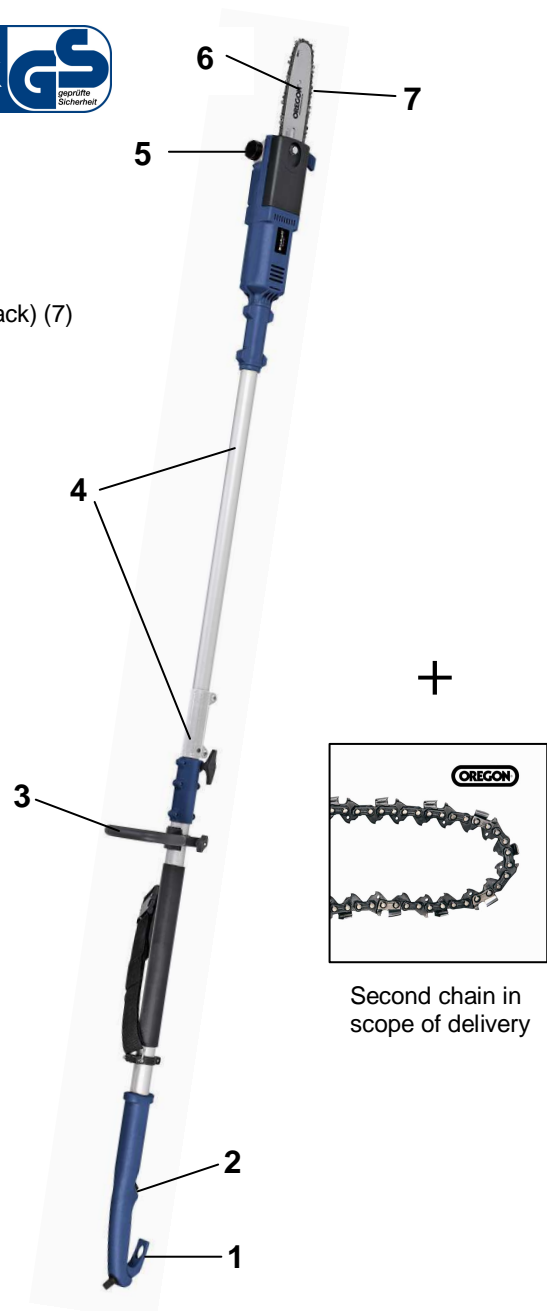

Einhell

BLUE

BG-EC 620 T Kit

Pole-mounted powered pruner

Art.-No. 45.015.96

This pole-mounted powered pruner is excellent suitable for cutting or felling out of the ground of branches that lie higher. The height adjustable carrying belt and the additional handle contribute an equal weight distribution and a safe working. The length of the saw with the cutting mountings is because of the continuous extendable telescopic handle variably adjustable from approx. 2.30 m – 2.90 m. So you can reach a working height up to approx. 4.00 m. An additionally chain is included in the scope of delivery.

Features

- Cable strain relief (1)
- ON- OFF switch (2)
- Adjustable additional handle (3)
- Divisible Telescopic handle (4)
- Adjustable carrying strap
- Oil tank with „min“ – „max“ indication (5)
- OREGON – sword (6)
- OREGON - Chromium chain with safety chipping teeth (low kick back) (7)
- Automatic chain lubrication
- Protection case
- Tools for tensioning from the chain saw

Technical Data

- | | |
|------------------------------|---------------|
| ■ Mains: | 230 V ~ 50 Hz |
| ■ Power: | 600 W |
| ■ Length of bar: | 200 mm |
| ■ Cutting length: | 180 mm |
| ■ Cutting speed: | 13 m/s |
| ■ Oil tank capacity approx.: | 110 ml |
| ■ Product weight: | 4.3 kg |

As special accessory available:

Spare knife
Einhell Grey

Art.-Nr.: 45.001.17
EAN-Code: 4006825 569100

Spare chain
Einhell Grey

Art.-Nr.: 45.001 .21
EAN-Code: 4006825 569117