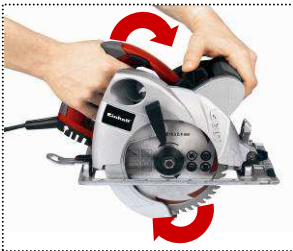

## Hand Held Circular Saw

This hand held circular saw offers large cutting depth with appropriate power. Sturdy packed and with a large handle, thus it lies always safety in your hand. Further quality features are the softstart-function, a LED-light and a laser as well as the toolless adjustment of the cutting depth and the tilt angle. The quick-opener for easy dunking and the saw blade lock will likewise inspire you.

### Features

- Soft start
- Laser + LED lamp
- Quick opener for saw blade protection
- Toolless adjustment (cutting depth, tilt angle)
- Large handle
- Saw blade lock for easy saw blade change
- Key for changing the saw blade on the saw table
- Parallel guide

### Technical Data

- Mains: 230 V ~ 50 Hz
- Power rating: 1,500 W
- Idle speed: 5,200 rpm
- Cutting depth 90°/ 45°: 63 mm / 42 mm
- TCT saw blade: Ø 184 x Ø 16 mm, 24 teeth

**Sales unit:** 3 pcs

**20'':** 888 pcs