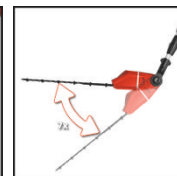

Einhell

EXPERT PLUS

Cl. Telescopic Hedge Trimmer

GE-HH 18/45 Li T-Solo

Item No.: 3410866

Ident No.: 11017

Bar Code: 4006825630602

The rechargeable high-hedge trimmer GE-HH 18/45 Li T is a very powerful device supporting you at power network-independent maintenance of hedges, shrubs and bushes on large plots and in allotment gardens. The metal gearbox provides long duration, and the knives made of laser-cut and diamond-grind steel provide clean cutting results. Because of their versatile settings, this shrub shears can be adjusted to each working situation quickly and simply. Battery and charger are not included in delivery.

Features & Benefits

- Main handle tiltable by 4 settings
- Motor head tiltable by 7 settings
- Continuously adjustable telescopic aluminium handle
- Additional adjustable handle with quick fastener
- Metal gearing for a long life
- Blade made of laser-cut and diamond grinded steel
- Sturdy cutter guard for storage and transportation
- Carrying belt
- Supplied without battery and charger (available separately)

Technical Data

- Blade length	450 mm
- Max. cutting length	400 mm
- Spacing between teeth	16 mm
- Cuts per minute	1700 min⁻¹

Logistic Data

- Product weight (kg)	4.28
- Gross weight (kg)	5.44
- Dimensions single packaging	205 x 122 x 1215 mm
- Pieces per export carton	3 Pieces
- Gross weight of export carton	17.5 kg
- Dimensions export carton	1230 x 370 x 245 mm
- Container quantity (20"/40"/40"HC)	750 | 1551 | 1701