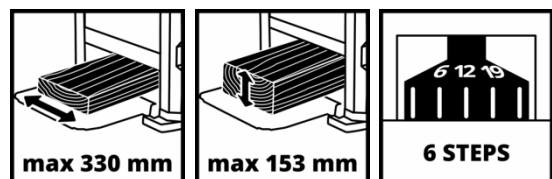

# EXPERT

Stationary Planer

**TE-SP 330**

**Item No.: 4419925**

Ident No.: 11019

Bar Code: 4006825651041

The Einhell TE-SP 330 stationary planer is a very solid, stable and torsionally rigid 4-column construction with 1,800 Watts of power and a blade shaft speed of 10,000 revolutions per minute. Equipped with two sharp HSS-quality reversible planer blades, a planer unit lock and a robust stainless steel removal table, the planer ensures optimal results with thickness planing with an insertion rate of 8.4 m/min. The stable removal table can be folded and finely adjusted. The planer is equipped with a hand crank for infinitely variable planer thickness adjustment with scale. The Ø 100 mm suction adapter always ensures a clean workplace.

## Features & Benefits

- Solid and torsion-resistant 4-pillar construction
- 2 sharp reversible planer blades for smooth surfaces
- Sturdy insert and removal tables made of stainless steel
- Precise chip thickness adjustment with scale
- Depth scale for measuring cutting depth
- Planer unit lock against inadvertent adjustment
- Planer removal finely adjustable by hand crank
- Safe use by utilising the zero voltage switch
- Carry handles for mobile transport

## Technical Data

- Mains supply	220-240 V   50/60 Hz
- Power	1800 W
- Idle speed knife shaft	10000 min <sup>-1</sup>
- Max. material removal at tickness planing	3 mm
- Max. thickness opening	153 mm
- Feed rate	8.4 m/min
- Size of thickening table	280 x 330 mm
- Size of table enlargement front	285 x 332 mm
- Size of table enlargement rear	285 x 332 mm
- Diameter of suction adapter	100 mm