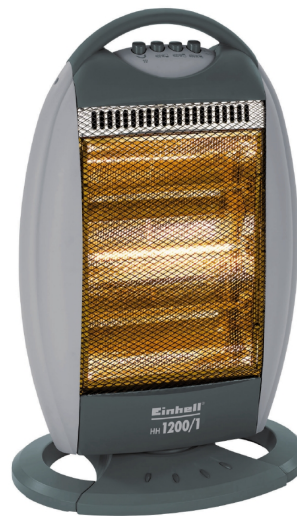

Einhell

HEATING

Halogen Heater

HH 1200/1

Item No.: 2338450

Ident No.: 11043

Bar Code: 4006825536713

The HH 1200/1 Halogen Heater is a handy upright heater for hobby rooms, basements, utility rooms and conservatories. The three halogen heating elements can be easily set to the required heat output using three heat settings (400 W/800 W/1200 W). No unpleasant side effects are generated, such as fan noise and air turbulence.

This product is only suitable for well insulated spaces or occasional use.

Features & Benefits

- 3 halogen heating elements
- 3 heat settings (400 W/800 W/1200 W)
- Selectable 75° oscillation function
- Safety cut-out if the heater tips over
- Reflector
- Safety grille
- Carry handle
- On/Off switch