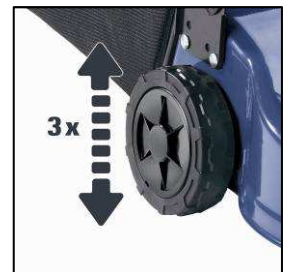

Einhell

BLUE

BG-PM 40 B&S Petrol Lawn Mower

Art.-No. 34.024.50

Features

- Ergonomically, fold-away guidance bar (1)
- B&S motor, 1 cylinder, 4-stroke motor (2)
- Shapely, backed-enable sheet steel housing (3)
- Mono-wheel height settings
- Hard-wearing textile grass collection bin with large volume (4)
- Starting linkage on the guidance bar (5)
- Full-crankshaft
- Recommended for surfaces up to 800 m²

Technical Data

- Motor: 1 cylinder, 4-stroke motor, 148 ccm
- Motor Power: **1.88 kW** (2.6 HP) with 2,950 rpm
- Fuel: gasoline
- Tank volume: 0.8 liter
- Motor oil quantity: 0.6 liter
- Cutting width: 40 cm
- Ignition: contact free (start with rope pulling)
- Volume of collection bin: 40 liter
- Product weight: 21 kg

Logistic Data

- Net weight: 21.5 kg
- Gross weight: 24 kg
- Packing dimensions: 690 x 510 x 415 mm
- Bar code: 4006825570182
- Sales unit: 1 pc

As special accessory available:

Spare knife
Einhell Grey

Art.-No.: 34.057.50
Bar code: 4006825572650