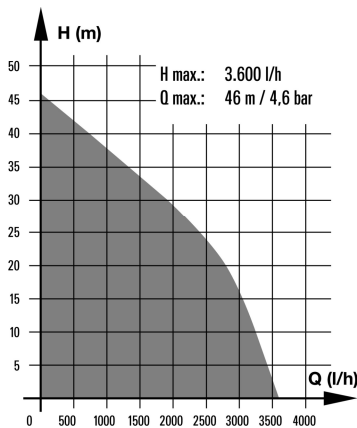

### Technical Data

- Mains: 230 V ~ 50 Hz
- Power: 1,100 W
- Delivery capacity max.: 3,600 l/h
- Delivery height max.: 46 m
- Pressure max.: 4.6 bar (0.46 MPa)
- Suction height max.: 7 m
- Pressure / suction connection: 33.3 mm (R1 inside thread)
- Water temperature max.: 35°C
- Product weight: 10.8 kg

### Logistic Information

- Product weight: 10.41 kg
- Gross weight: 12.4 kg
- Packing dimensions: 475 x 275 x 370 mm
- Bar code: 4006825571813
- Sales unit: 1 pc

7

### Performance Data