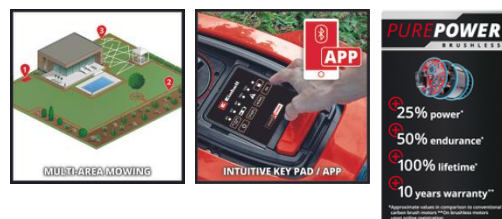

Logistic Data

- Product weight (kg)	15.7
- Gross weight (kg)	18.4
- Dimensions single packaging	727 x 526 x 321 mm
- Pieces per export carton	1 Pieces
- Gross weight of export carton	19.1 kg
- Dimensions export carton	737 x 530 x 327 mm
- Container quantities (20"/40"/40"HC)	222 | 462 | 528