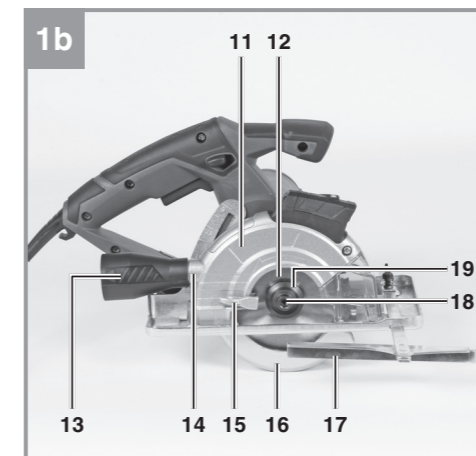

Einhell EXPERT

TE-XC 110

GB Original operating instructions
Universal Circular Saw

Art.-Nr.: 43.310.01

I.-Nr.: 11012

EH 06/2013 (02)