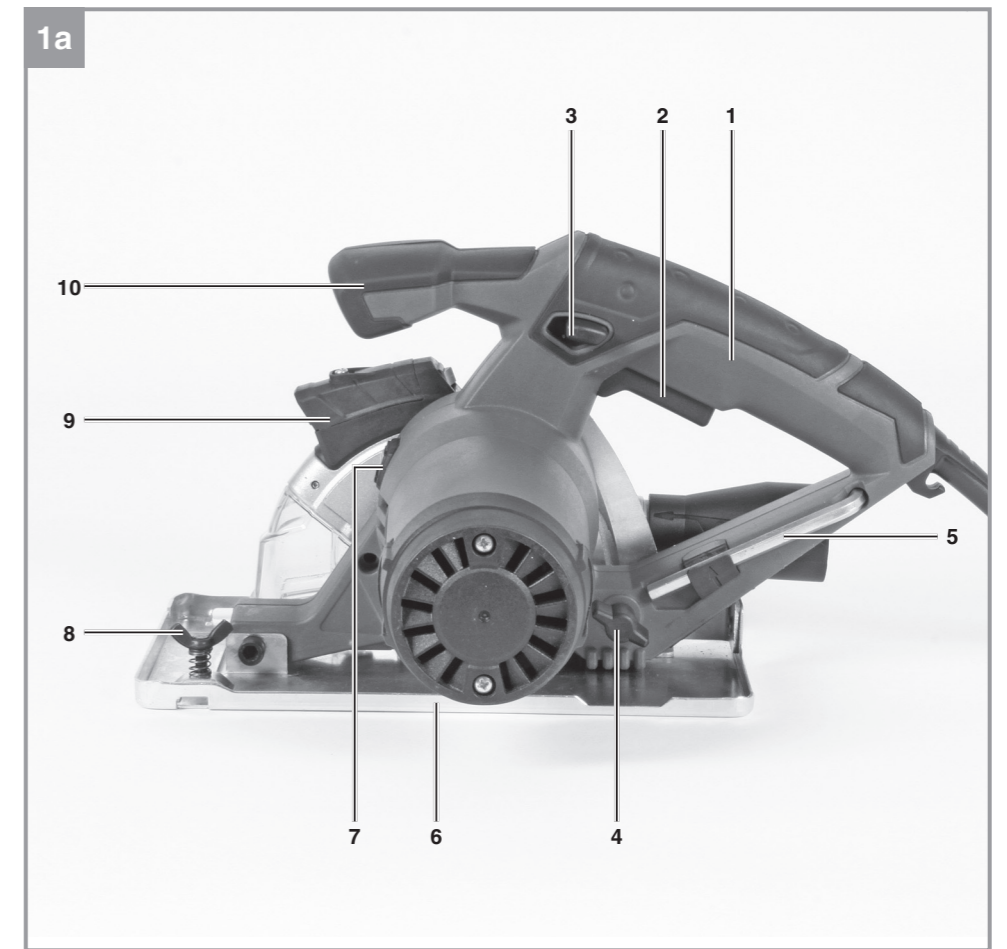

Einhell EXPERT

TE-XC 110

GB Original operating instructions
Universal Circular Saw

Art.-Nr.: 43.310.01

I.-Nr.: 11012

EH 06/2013 (02)