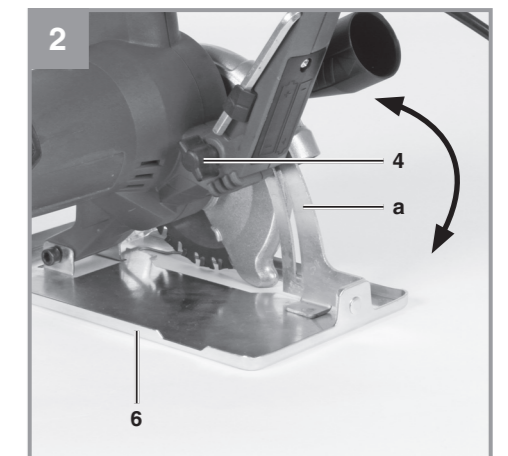

Einhell EXPERT

TE-XC 110

GB Original operating instructions
Universal Circular Saw

Art.-Nr.: 43.310.01

I.-Nr.: 11012

EH 06/2013 (02)