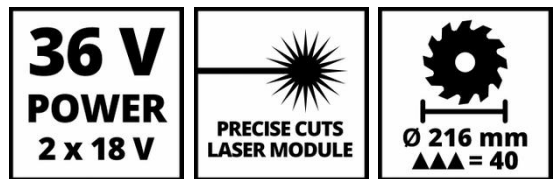

Logistic Data

- Product weight (kg)	11.76 kg
- Gross weight (kg)	15.4 kg
- Dimensions single packaging	790 x 464 x 375 mm
- Pieces per export carton	1 Pieces
- Gross weight of export carton	15.4 kg
- Dimensions export carton	785 x 460 x 370 mm
- Container quantity (20"/40"/40"HC)	217 | 465 | 524