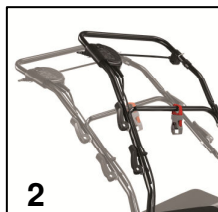

Einhell

RED

RG-SA 1435 Electric Scarifier-Aerator

Art.-No. 34.205.60

Features

- Composite tool: Scarifier and Aerator (1)
- Height-adjustable guide rail – adapts to users of all heights (2)
- Including socket wrench for roller changing (3)
- Quick fastener (4)
- Fold-away handle (5)
- 3-step central working depth adjustment with parking position (6)
- Powerful series motor with high torque
- Ball-raced scarifier knife roller with 20 fixed stainless steel blades
- Ball-raced aerator roller with 26 claws made of stainless steel
- Ergonomically shaped guide rail for fatigue-free working
- Large lawn protecting wheels
- Large collection bin 28 ltr.
- Housing made of impact resistant high quality plastics

Technical Data

- Mains: 230 V ~ 50 Hz
- Power: 1,400 W
- Working width: 350 mm
- Working depth: 3- steps (3 / 6 / 9 mm)
park position -3 mm
- No. of scarifier rollers: 20
- No. of aerator rollers: 26
- Blade thickness: 1.5 mm
- Claws-Ø: 2 mm
- Front wheels- Ø: approx. 175 mm
- Back wheels- Ø: approx. 150 mm
- Product weight: 11.5 kg

Logistic Information

- Net weight: 12.5 kg
- Gross weight: 14.0 kg
- Packaging: 590 x 425 x 327 mm
- Bar code: 4006825 575132
- Sales unit: 1 pc

As special accessories available:

Spare Knife Drum
Einhell Grey