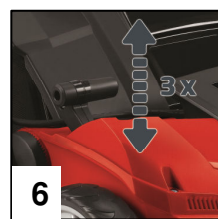

As special accessories available:

Spare Knife Drum
Einhell Grey

Art.-No.: 34.211.20
Bar code: 4006825 575149

Spare Aerator Blade
Einhell Grey

Art.-No.: 34.211.25
Bar code: 4006825 575156