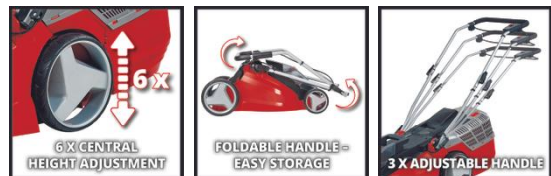

Logistic Data

- Gross weight (kg) 21.3
- Product weight (kg) 16.5
- Dimensions single packaging 825 x 480 x 445 mm
- Pieces per export carton 1 Pieces
- Gross weight export carton 21.3 kg
- Dimensions export carton 825 x 480 x 445 mm
- Container quantity (20"/40"/40"HC) 165 | 330 | 390