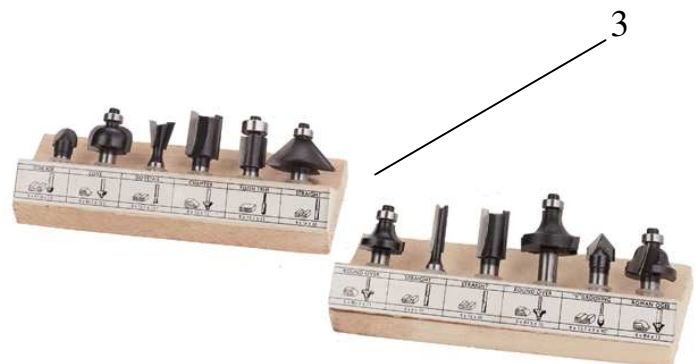

Electronic Router OFJ 850 Set Prowork

Art.-No.: **43.505.07**

Bar-Code: 4006825504767

Sales Unit: 2 pcs

Well- designed, handy electronic router with impact resistant plastic housing. With a large range of accessories it is ideal for DIY and professional use.

Technical data:

- Mains: 230 V 50 Hz
- Power 850 watts
- Idle speed: 11.500 – 28.000 rev./min⁻¹
- Stroke height: 40 mm
- Collet size: 6mm/8mm
- Continuous depths adjustment
- Router bit size max.: Ø 40 mm
- Weight: 7,0 kg
- Packing dimension: 365 x 295 x 127 mm

Supplied with:

- Sturdy wooden case
- With spindle lock for quick change of router bits (1)
- 1 Parallel guide fence (2)
- 1 collet size Ø 6 mm
- 1 collet size Ø 8 mm
- 1 spanner key
- 1 dust collection adaptor
- inclusive with 12 pcs. Set hardened steel router bits (3)