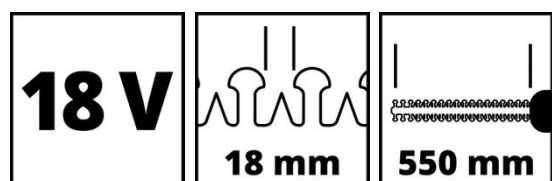

Logistic Data

- Product weight 2.85 kg
- Gross weight single packaging 4.29 kg
- Dimensions single packaging 1030 x 200 x 145 mm
- Pieces per export carton 4 Pieces
- Gross weight export carton 17.16 kg
- Dimensions Export Carton 1050 x 420 x 225 mm
- Container quantity (20"/40"/40"HC) 1044 | 2160 | 2400