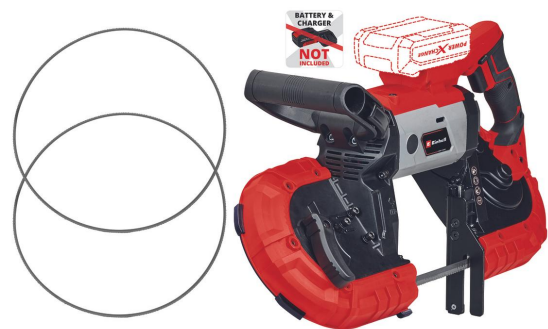

Einhell

EXPERT

POWER X-CHANGE

Cordless Band Saw

TE-MB 18/127 Li-Solo

Item No.: 4504216

Ident No.: 21023

Bar Code: 4006825663105

The Einhell cordless band saw TE-MB 18/127 Li-Solo is a powerful member of the Power X-Change family and offers flexible uses. Maximum safety is ensured by the spark-free separation of metal in use. The cutting height/width is 115 x 127 mm. The handle can be adjusted without tools. The band saw has an optimal speed and an integrated LED light. A second saw blade is included in delivery. Delivery does not include a battery or charger. These are available separately, for example as a starter kit.

Features & Benefits

- A member of the Power X-Change family
- Spark-free cutting of metal for maximum safety
- Flexible use, even in tight spaces
- High cutting height/width of 115 mm x 127 mm
- Perfect speed setting for almost every application
- LED light for ideal illumination of the cutting area
- Quick-release lever for easy changing of the saw band
- Handle is adjustable without tools for ergonomic working
- Includes a second saw band
- Supplied without a battery or charger (available separately)

Technical Data

- Voltage 18 V
- Speed 120 m/min
- cutting height/width 115 mm / 127 mm
- Saw band 1141 x 13 x 0.65 mm

Logistic Data

- Product weight (kg) 5.5
- Gross weight (kg) 7
- Dimensions single packaging 610 x 225 x 360 mm
- Pieces per export carton 2 Pieces
- Gross weight of export carton 15 kg
- Dimensions export carton 625 x 470 x 375 mm
- Container quantity (20"/40"/40"HC) 490 | 1036 | 1218