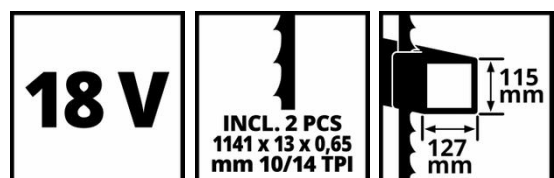

The Einhell cordless band saw TE-MB 18/127 Li-Solo is a powerful member of the Power X-Change family and offers flexible uses. Maximum safety is ensured by the spark-free separation of metal in use. The cutting height/width is 115 x 127 mm. The handle can be adjusted without tools. The band saw has an optimal speed and an integrated LED light. A second saw blade is included in delivery. Delivery does not include a battery or charger. These are available separately, for example as a starter kit.

Features & Benefits

- A member of the Power X-Change family
- Spark-free cutting of metal for maximum safety
- Flexible use, even in tight spaces
- High cutting height/width of 115 mm x 127 mm
- Perfect speed setting for almost every application
- LED light for ideal illumination of the cutting area
- Quick-release lever for easy changing of the saw band
- Handle is adjustable without tools for ergonomic working
- Includes a second saw band
- Supplied without a battery or charger (available separately)

Technical Data

- Voltage 18 V
- Speed 120 m/min
- cutting height/width 115 mm / 127 mm
- Saw band 1141 x 13 x 0.65 mm

Logistic Data

- Product weight (kg) 5.5
- Gross weight (kg) 7
- Dimensions single packaging 610 x 225 x 360 mm
- Pieces per export carton 2 Pieces
- Gross weight of export carton 15 kg
- Dimensions export carton 625 x 470 x 375 mm
- Container quantity (20"/40"/40"HC) 490 | 1036 | 1218