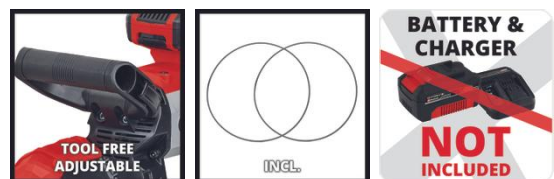

Logistic Data

- Product weight (kg) 5.5
- Gross weight (kg) 7
- Dimensions single packaging 610 x 225 x 360 mm
- Pieces per export carton 2 Pieces
- Gross weight of export carton 15 kg
- Dimensions export carton 625 x 470 x 375 mm
- Container quantity (20"/40"/40"HC) 490 | 1036 | 1218