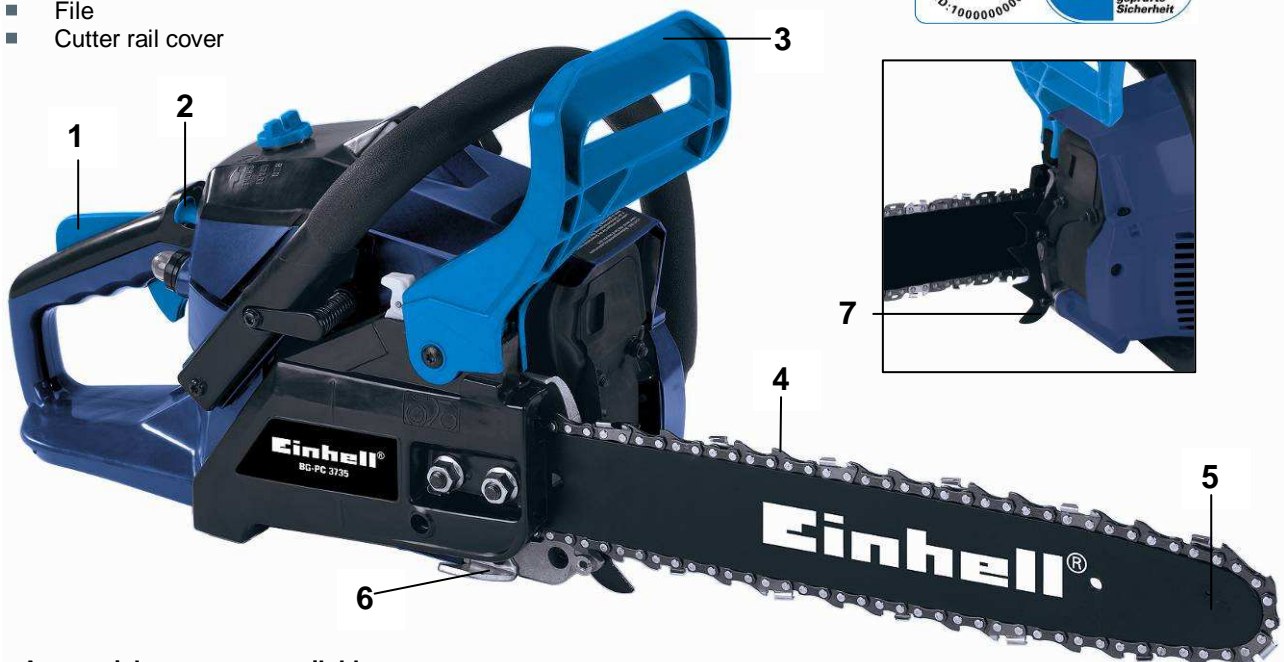

Standard accessory

- Fuel/oil mixing bottle
- 95 ml 2 cycle engine oil
- File
- Cutter rail cover

As special accessory available:

Spare chain
Einhell Grey

Art.-No.: 45.001.71
Bar code: 4006825 548846

Spare sword
Einhell Grey

Art.-No.: 45.001.51
Bar code: 4006825 548907