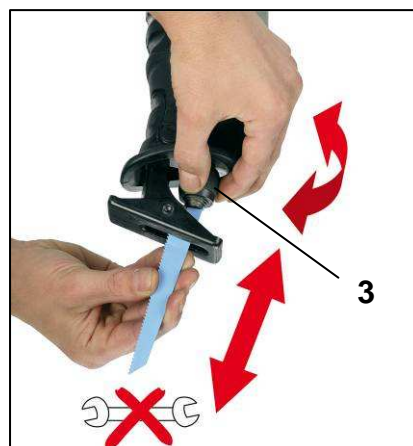

Features

- Toolless adjustable sole plate (1)
- Electronic stroke rate control (2)
- Toolless saw blade change (3)
- Soft handle
- Housing surface „softpainted“

Standard accessories

- Saw blade for metal (4)
- Saw blade for wood (5)

Technical Data

■ Mains:	230 V ~ 50 Hz
■ Power:	650 W
■ Strokes:	500 – 3,000 min ⁻¹
■ Cutting depth max. (wood / metal):	115 / 10 mm
■ Stroke height:	20 mm
■ Net weight:	2.9 kg
■ Gross weight:	3.2 kg
■ Packing dimensions:	510 x 180 x 80 mm
■ Bar code:	4006825 556469
■ Sales unit:	5 pcs