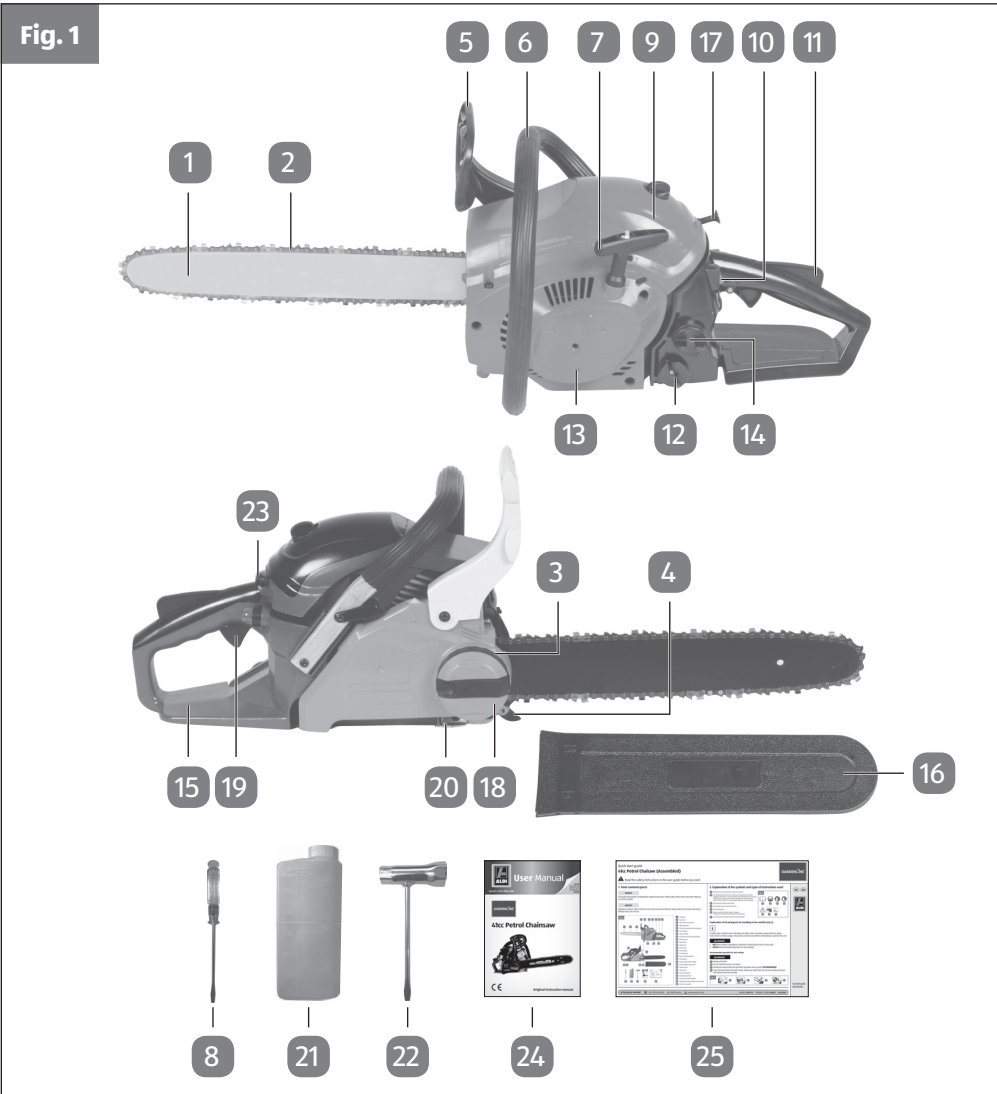

Model: GLPC 41 PRODUCT CODE: 64055 04.2016

41cc Petrol Chainsaw

Original instruction manual

Fig. 1

Manufacturer's information:
 Einhell UK Ltd, Unit 9, Stadium Court, Wirral International Business Park,
 Plantation Road, Bromborough, CH62 3QG

AFTER SALES SUPPORT

www.einhell.co.uk
 ☎ GB 0151 649 1500 IRE 1890 946244

Model: **GLPC 41** PRODUCT CODE: **64055** ON-SALE DATE: **04/2016**

Pack contents/parts

- | | |
|--------------------------------------|---|
| 1 Chain bar | 14 Fuel tank cap |
| 2 Saw chain | 15 Rear handle/bootstrap |
| 3 Chain tensioning wheel | 16 Chain guard |
| 4 Spiked bumper | 17 Choke (carburettor setting) |
| 5 Chain brake lever/front hand guard | 18 Bar fastening knob & lever |
| 6 Front handle | 19 Throttle lever |
| 7 Starter handle | 20 Chain catch |
| 8 Screwdriver (oil pump adjusting) | 21 Fuel mixing bottle |
| 9 Air filter cover | 22 Spark plug spanner |
| 10 Stop switch | 23 Fuel pump 'primer bubble' |
| 11 Safety lock | 24 Original operating & safety instructions |
| 12 Oil tank cap | 25 Quick set-up guide |
| 13 Fan housing | |