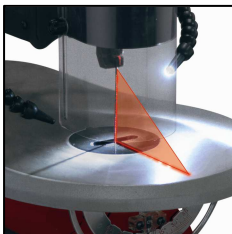

As special accessory available:

**Spare saw blades
(Set 5 pcs)**

Art.-No.: 45.062.00
Bar code: 4006825 453928