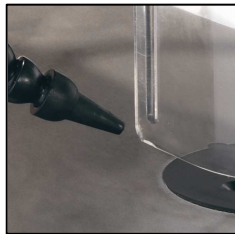

As special accessory available:

**Spare saw blades
(Set 5 pcs)**

Art.-No.: 45.062.00
Bar code: 4006825 453928