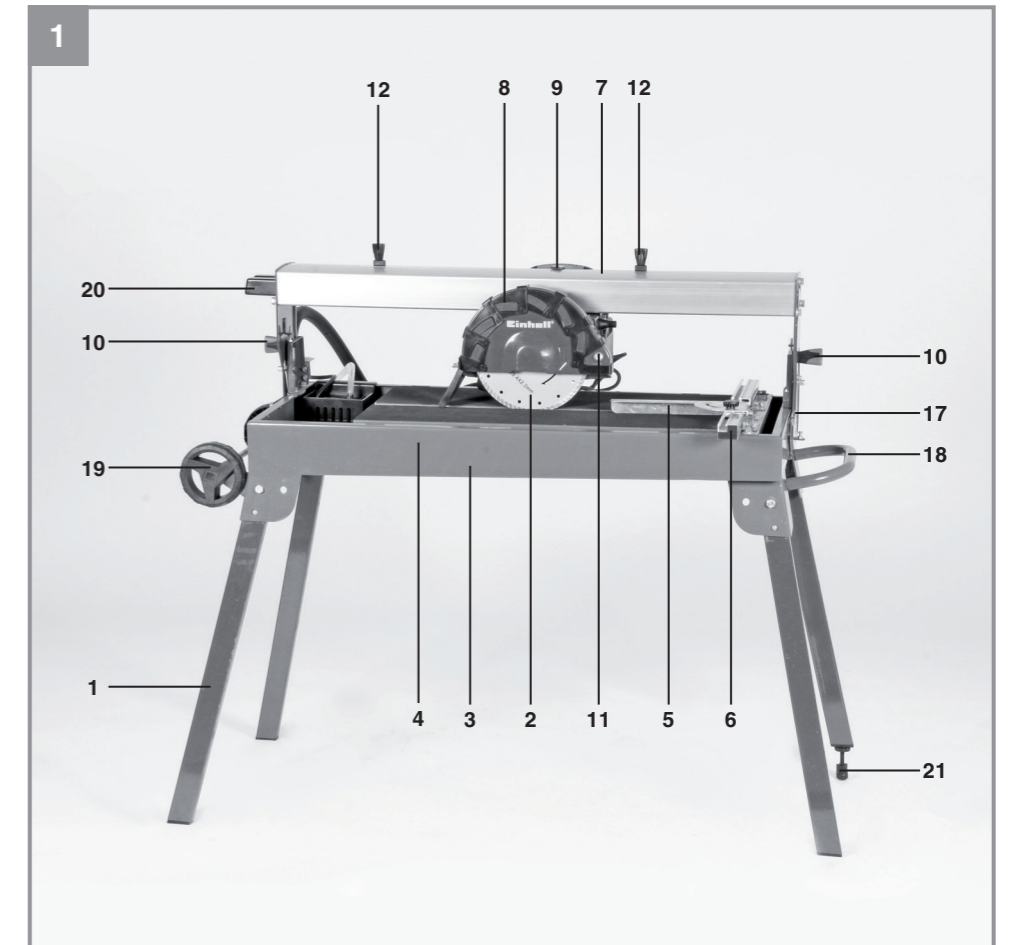

Einhell®

RT-TC 620 U

GB Original operating instructions
Tile Cutting Machine

7

EH 04/2012 (01)

Art.-Nr.: 43.012.91

I.-Nr.: 11012