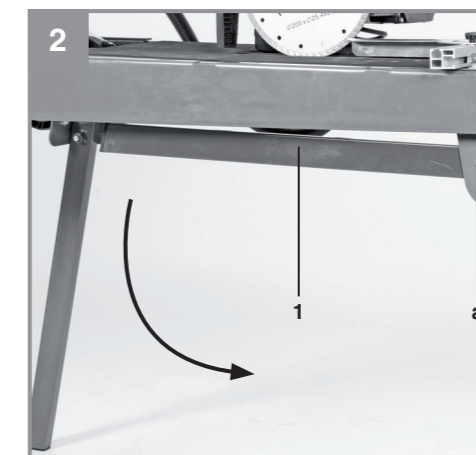

Einhell®

RT-TC 620 U

GB Original operating instructions
Tile Cutting Machine

7

EH 04/2012 (01)

Art.-Nr.: 43.012.91

I.-Nr.: 11012