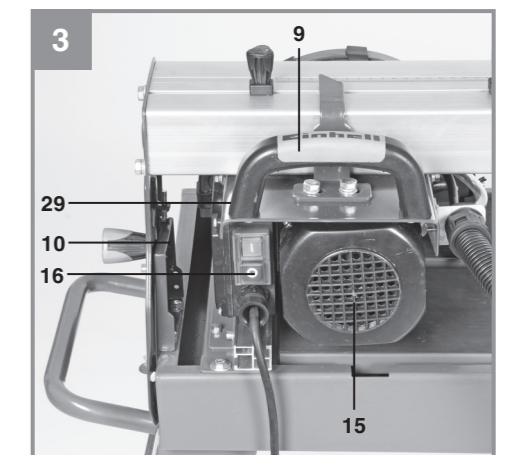

Einhell®

RT-TC 620 U

GB Original operating instructions
Tile Cutting Machine

7

EH 04/2012 (01)

Art.-Nr.: 43.012.91

I.-Nr.: 11012