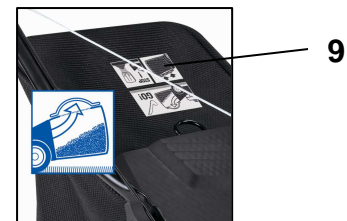

Einhell

BLUE

BG-PM 46/3 S Petrol lawn mower

Art.-No. 34.024.11

Features

- Ergonomically, fold-away guidance bar (1)
- 1 cylinder, 4-stroke motor (2)
- Shapely, backed-enable sheet steel housing (3)
- Central cutting height settings (4)
- Height adjustable guidance bar (5)
- Hard-wearing textile grass collection bin with large volume (6)
- Starting linkage on the guidance bar (7)
- Full crank shaft
- Detachable rear wheel drive (8)
- Filling level indication (9)
- Recommended for surfaces up to 1,400 m²

Technical Data

- Motor: 1 cylinder, 4-stroke motor, 139 ccm
- Motor Power: **2.45 kW** (3.3 HP) with 2,850 rpm
- Fuel: gasoline
- Tank volume: 1.2 liter
- Motor oil quantity: 0.6 liter
- Cutting width: 46 cm
- Central-cutting height settings: 9-fold (22 – 87 mm)
- Ignition: contact free (start with rope pulling)
- Volume of collection bin: 53 liter
- Product weight: 32.6 kg

Logistic Data

- Net weight: 32.6 kg
- Gross weight: 35.5 kg
- Packing dimensions: 770 x 440 x 550 mm
- Bar code: 4006825 577389
- Sales unit: 1 pc

As special accessory available:

Spare knife
Einhell Grey