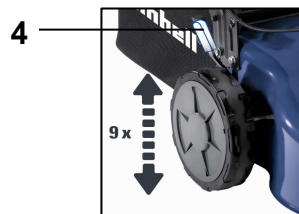

Einhell

BLUE

BG-PM 46/3 S Petrol lawn mower

Art.-No. 34.024.11

Features

- Ergonomically, fold-away guidance bar (1)
- 1 cylinder, 4-stroke motor (2)
- Shapely, backed-enable sheet steel housing (3)
- Central cutting height settings (4)
- Height adjustable guidance bar (5)
- Hard-wearing textile grass collection bin with large volume (6)
- Starting linkage on the guidance bar (7)
- Full crank shaft
- Detachable rear wheel drive (8)
- Filling level indication (9)
- Recommended for surfaces up to 1,400 m²

Technical Data

- Motor: 1 cylinder, 4-stroke motor, 139 ccm
- Motor Power: **2.45 kW** (3.3 HP) with 2,850 rpm
- Fuel: gasoline
- Tank volume: 1.2 liter
- Motor oil quantity: 0.6 liter
- Cutting width: 46 cm
- Central-cutting height settings: 9-fold (22 – 87 mm)
- Ignition: contact free (start with rope pulling)
- Volume of collection bin: 53 liter
- Product weight: 32.6 kg

Logistic Data

- Net weight: 32.6 kg
- Gross weight: 35.5 kg
- Packing dimensions: 770 x 440 x 550 mm
- Bar code: 4006825 577389
- Sales unit: 1 pc

As special accessory available:

Spare knife
Einhell Grey