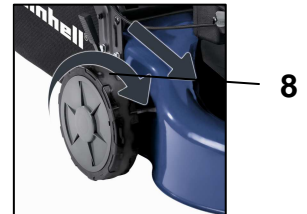

Einhell

BLUE

BG-PM 46/3 S Petrol lawn mower

Art.-No. 34.024.11

Features

- Ergonomically, fold-away guidance bar (1)
- 1 cylinder, 4-stroke motor (2)
- Shapely, backed-enable sheet steel housing (3)
- Central cutting height settings (4)
- Height adjustable guidance bar (5)
- Hard-wearing textile grass collection bin with large volume (6)
- Starting linkage on the guidance bar (7)
- Full crank shaft
- Detachable rear wheel drive (8)
- Filling level indication (9)
- Recommended for surfaces up to 1,400 m²

Technical Data

- Motor: 1 cylinder, 4-stroke motor, 139 ccm
- Motor Power: **2.45 kW** (3.3 HP) with 2,850 rpm
- Fuel: gasoline
- Tank volume: 1.2 liter
- Motor oil quantity: 0.6 liter
- Cutting width: 46 cm
- Central-cutting height settings: 9-fold (22 – 87 mm)
- Ignition: contact free (start with rope pulling)
- Volume of collection bin: 53 liter
- Product weight: 32.6 kg

Logistic Data

- Net weight: 32.6 kg
- Gross weight: 35.5 kg
- Packing dimensions: 770 x 440 x 550 mm
- Bar code: 4006825 577389
- Sales unit: 1 pc

As special accessory available:

Spare knife
Einhell Grey