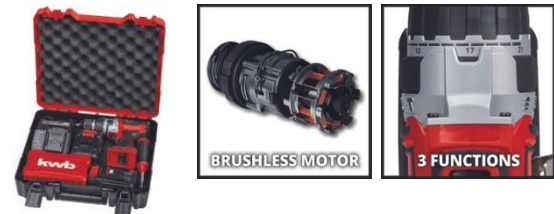

Logistic Data

- Product weight	1.64 kg
- Gross weight single packaging	4.26 kg
- Dimensions single packaging	340 x 100 x 350 mm
- Pieces per export carton	4 Pieces
- Gross weight export carton	18.2 kg
- Dimensions export carton	430 x 365 x 355 mm
- Container quantity (20"/40"/40"HC)	2000 | 4000 | 0