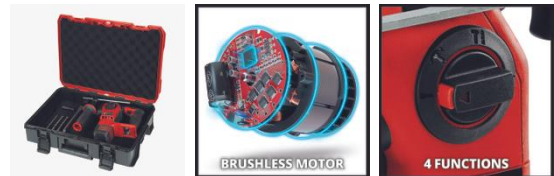

### TP-HD 18/22 Li BL +4 - Solo

Item No.: 4514275

Ident No.: 21012

Bar Code: 4006825671445

The Einhell Professional cordless rotary hammer TP-HD 18/22 Li BL +4-Solo is an all-rounder for drilling, hammer drilling and chiselling with and without fixing. It is a member of the Power X-Change family. It is powered by a PurePOWER brushless motor for more power and longer runtime. After online registration, there is a 10-year warranty on the motor. The pneumatic impact mechanism provides up to 2.3 joules of impact force. The SDS-Plus tool adapter with semi-automatic operation for quick tool change. The ergonomic handle is vibration-damped. Delivery includes 3x concrete drill bits, 1x flat chisel and a magnetic bit-adapter in the E-Case S-F. Delivery does not include battery or charger.

## Features & Benefits

- Member of the Power X-Change family, 1x 18V battery required
- Brushless motor - more power and longer runtime
- PurePOWER Brushless - 10 years motor warranty after registration
- 4 functions: Drilling/hammer drilling/chiseling with & without fix
- Simple operation: 1 position switch for 4 functions
- High drilling power with cordless freedom at the same time
- Finely adjustable speed electronics for sensitive work
- Pneumatic impact mechanism for effortless drilling in concrete
- Left/right rotation for screwing in and unscrewing screws
- Universal SDS-plus tool holder with semiautomatic
- Low-vibration work thanks to vibration-damped handle
- Ergonomic handle and auxiliary handle with soft grip
- Additional handle securely fixed by ribbing
- Continuously adjustable drill depth stop made of solid metal
- LED light to illuminate the work area
- Incl. magnetic bit adapter for screwing
- Incl. 3x concrete drill bits and 1x flat chisel
- Delivery in transport and storage case E-Case S-F
- Recommendation for optimal results: 3.0 Ah battery and larger
- Delivery without battery and without charger (sold separately)