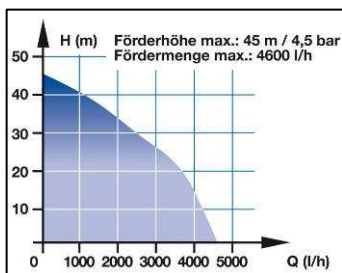

Technical data

- Mains: 230 V ~ 50 Hz
- Power: 1,000 W
- Delivery quantity max.: 4,600 l/h
- Delivery height max.: 45 m
- Delivery pressure max.: 4.5 bar
- Immersion depth max.: 7 m
- Pressure and suction connection: approx. 33.3 mm (R1) female thread
- Water temperature max.: 35 °C
- Product weight: 8.8 kg

Performance data:

Logistic data

- Net weight: 8.9 kg
- Gross weight: 9.6 kg
- Packing dimensions: 400 x 220 x 235 mm