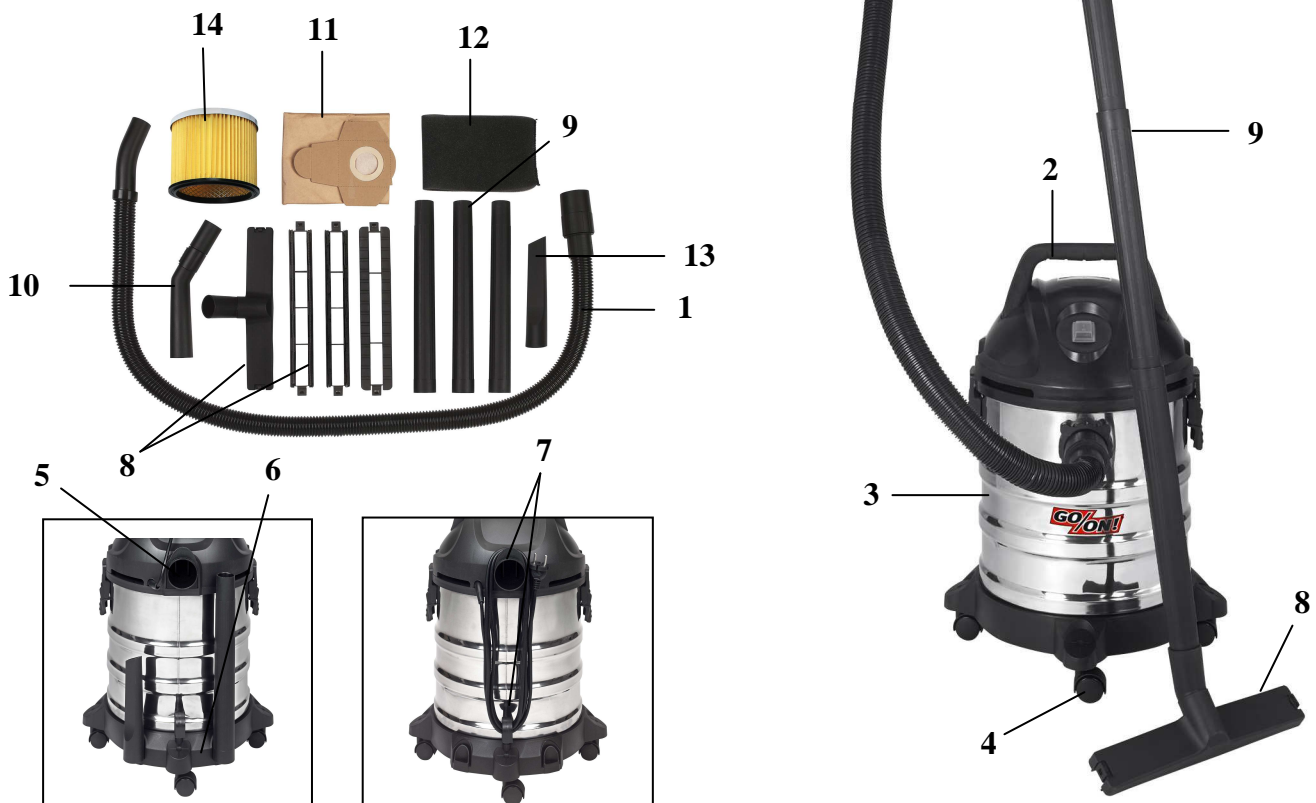

Wet-Dry Vacuum Cleaner NT 1300i

Art.-No.: **23.420.36**

Bar-Code: 4006825511154

Sales Unit: 1 pc

The NT 1300i is an allround vacuum cleaner. You can clean rough, fine and dry or wet dirt and even liquids without any problems. The wet-dry vacuum cleaner is switched off automatically due to a protection float switch when liquid is suctioned.

Features:

- 36 mm tube system (1)
- Carrying handle (2)
- 20 l Stainless steel vessel (3)
- 4 castors (4)
- Blow adapter (5)
- Cable bracket (6)
- Accessory bracket (7)

Technical data:

- Mains voltage: 230 V ~ 50 Hz
- Input power: 1250 watts
- Length of suction pipe: 1.5 m
- Vessel capacity: 20 l
- Weight: 7.0 kg
- Packing dimension: 330 x 330 x 480 mm

Standard accessory:

- 1 suction hose Ø 36 mm (1)
- 1 combination nozzle with 3 different attachments (8)
- 3 extension pipes Ø 36 mm (9)
- 1 handle with air regulation (10)
- 1 dust collection bin (11)
- 1 foam filter (12)
- 1 crevice nozzle (13)
- 1 fluted filter (14)