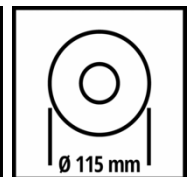

Technical Data

- Mains supply	230 V 50 Hz
- Power	720 W
- Idle speed	12000 min ⁻¹
- Disc diameter	115 mm

FLAT ALU HEAD

3 POSITIONS

CABLE CLIP

Logistic Data

- Product weight	1.88 kg
- Gross weight single packaging	2.68 kg
- Dimensions single packaging	325 x 130 x 131 mm
- Pieces per export carton	6 Pieces
- Gross weight export carton	17 kg
- Dimensions export carton	410 x 335 x 275 mm
- Container quantity (20"/40"/40"HC)	4470 9504 9800

QUICK ADJUSTMENT

EASY HANDLING COMPACT SHAPE

Ø 115 mm

Available as special accessories

DIA-Trennsch dünn 115x1,4
Winkelschleifer-Zubehör
Item No.: 49721150
Bar Code: 4009317211501
Einhell Accessory

10 Trennschei. dünn 115x1,0
Winkelschleifer-Zubehör
Item No.: 49711944
Bar Code: 4009317119449
Einhell Accessory