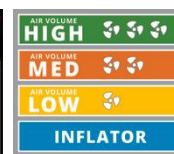

# EXPERT

**Air Compressor**

**TE-AC 430/50/10**

**Item No.: 4010810**

Ident No.: 21033

Bar Code: 4006825672053

The Einhell Compressor TE-AC 430/50/10 can be used for a variety of tasks involving compressed air. The 3,000-watt motor and intake capacity of 430 L/min supply the necessary power. The 50 L tank holds a reserve of air for extended operation. The pressure can be adjusted to suit a range of applications up to 10 bar by means of the pressure regulator. The two-stage compressor unit and the belt drive ensure a high output. The compressor is durable thanks to high-quality components and the oil-lubricated pump; a sight glass is provided for checking the oil level. Pressure gauges and quick-coupling fittings are provided for both the regulated and unregulated pressure sides.

## Technical Data

- Mains supply	220-240 V   50 Hz
- Max. engine power	3000 W (4.1 PS)
- Motor speed	2850 min <sup>-1</sup>
- Pump speed	1020 min <sup>-1</sup>
- Suction capacity	430 L/min
- Output power at 0 bar	230 L/min
- Output power at 4 bar	210 L/min
- Output power at 7 bar	200 L/min
- Max. operating pressure	10 bar
- Tank volume	50 L
- Number of cylinders	2 Pieces
- Sound pressure level; L <sub>pa</sub>	73 dB (A)
- Sound power level; L <sub>wa</sub>	97 dB (A)