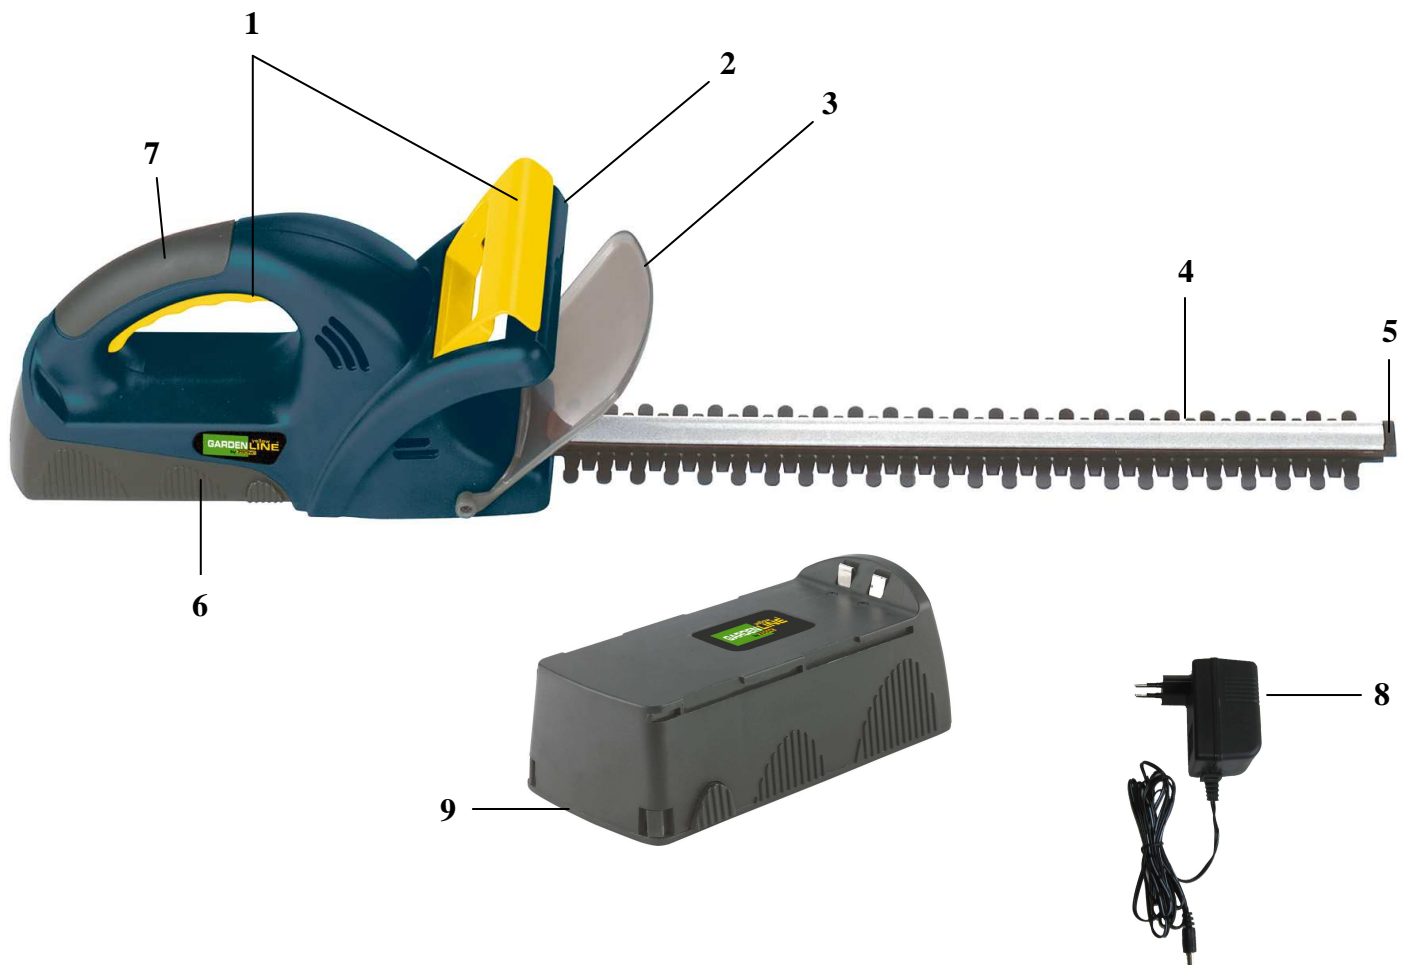

# Cordless Hedge Trimmer YPL 530/2

Art.-No. **34.105.72**

Bar code: **4006825509212**

Sales unit: **4 pcs**

The practical help for a clean cut of your hedge. The high performance exchangeable power pack makes you independent of electric mains supply.

The perfect ergonomical design and the optimal weight balance makes cutting fatigue-free and very comfortable. The hand protection shield and the two-hand safety switch of the cordless hedge trimmer provide large protection against injuries.

## Features:

- Two-hand-safety switch (1)
- Additional handle for optimal handling (2)
- Hand protection shield (3)
- Sword protection sleeve (not illustrated)
- Aluminium knives protection (4)
- Shock protection (5)
- NiCd-power pack with integrated charging display (6)
- Rear handle with softgrip-inlet (7)
- Charger (8)
- additional change accu (9)

## Technical data:

- |                       |                    |
|-----------------------|--------------------|
| - power pack:         | 24 V / 1700 mAh    |
| - Charging time:      | 5 to 7 h           |
| - Operating time:     | max. 60 min.       |
| - Cutting length:     | 45 cm              |
| - Sword length:       | 50 cm              |
| - Teeth spacing:      | 11 mm              |
| - Cuts per min.:      | 2800               |
| - Weight:             | 5.4 kg             |
| - Packing dimensions: | 950 x 170 x 180 mm |