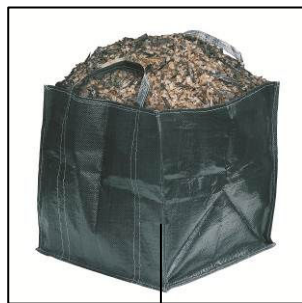

### Standard accessories

- Stopper (4)
- Garden rubbish bag (5)

### Logistic Data

- Net weight: 11.2 kg
- Gross weight: 12.7 kg
- Packing dimensions: 625 x 280 x 480 mm
- Bar code: 4006825 594058
- Sales unit: 1 pc

5

1

2

As special accessory available:

**Spare knives**  
Einhell Grey