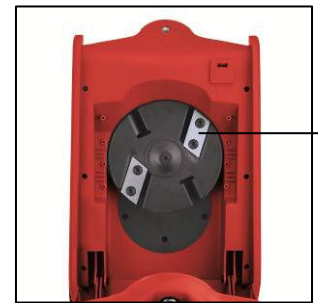

### Technical Data

- Mains: 230 – 240 V ~ 50 Hz
- Power: S1: 2,000 watts  
S6 (40%): 2,400 watts
- Size of branches max.: Ø 40 mm
- Idle speed: 4,500 min<sup>-1</sup>
- Product weight: 11.2 kg

### Logistic Data

- Net weight: 11.2 kg
- Gross weight: 12.7 kg
- Packing dimensions: 625 x 280 x 480 mm
- Bar code: 4006825 594058
- Sales unit: 1 pc

5

1

2

As special accessory available:

**Spare knives**  
Einhell Grey