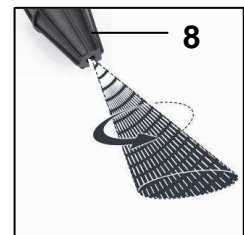

Einhell

BLUE

BT-HP 1435 TR High Pressure Cleaner

Art.-No. 41.404.85

Features

- Handle for easy transport (1)
- Hose rewind for 5 m high pressure hose (2)
- Accessory brackets (3)
- Wheels for easy transport (4)
- Quick-coupling with water pre-filter (5)
- Cable rewind (6)
- Detergent tank (7)
- Rotating nozzle (8)
- Lance for spot and wide jet (9)
- Terrace cleaner (10)

Logistic data

- Net weight: 9.6 kg
- Gross weight: 11.3 kg
- Packing dimensions: 307 x 287 x 667 mm
- Bar code: 4006825 583687
- Sales unit: 1 pc

As special accessories available:

- Lance, adjustable point/wide Art.-No.: 41.405.62
Bar code: 4006825 559989
- Lance with rotating nozzle Art.-No.: 41.405.63
Bar code: 4006825 559996
- Rotating washing brush Art.-No.: 41.405.64
Bar code: 4006825 560008
- Tube-cleaning pipe, 10m Art.-No.: 41.405.65
Bar code: 4006825 560015