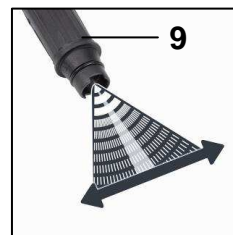

Einhell

BLUE

BT-HP 1435 TR High Pressure Cleaner

Art.-No. 41.404.85

Features

- Handle for easy transport (1)
- Hose rewind for 5 m high pressure hose (2)
- Accessory brackets (3)
- Wheels for easy transport (4)
- Quick-coupling with water pre-filter (5)
- Cable rewind (6)
- Detergent tank (7)
- Rotating nozzle (8)
- Lance for spot and wide jet (9)
- Terrace cleaner (10)

Technical data

- Mains: 230 V ~ 50 Hz
- Power: 2,000 W
- Operating pressure: max. 140 bar (EW)
- Rated pressure: 95 bar
- Water throughput: 6 l/min
- High pressure hose: 5 m
- Max. water temperature: 40°C
- Max. supply pressure: 4 bar
- Product weight: 8.5 kg

Logistic data

- Net weight: 9.6 kg
- Gross weight: 11.3 kg
- Packing dimensions: 307 x 287 x 667 mm
- Bar code: 4006825 583687
- Sales unit: 1 pc

As special accessories available:

- Lance, adjustable point/wide Art.-No.: 41.405.62
Bar code: 4006825 559989
- Lance with rotating nozzle Art.-No.: 41.405.63
Bar code: 4006825 559996
- Rotating washing brush Art.-No.: 41.405.64
Bar code: 4006825 560008
- Tube-cleaning pipe, 10m Art.-No.: 41.405.65
Bar code: 4006825 560015