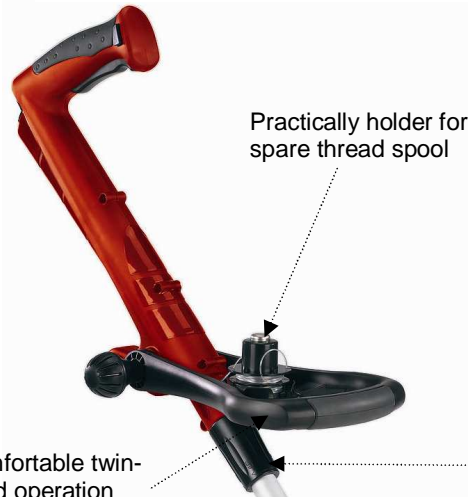

RED

RG-ET 4530

Electric Lawn Trimmer

For cutting grass in hard to get into zones, like along fences and walls, between and under bushes, everywhere the lawn mower cannot be used any longer or where the grass is already too high. With its strong universal motor the lawn trimmer is a practical helper to keep the garden tidy. The rotating nylon thread cuts the grass as neat as the knife of the lawn mower.

Features

- Robust universal motor
- Housing and additional handle made of impact resisting high quality plastics
- Flowerguard
- Cable strain relief
- Practically holder for spare thread spool
- Comfortable twin-hand operation due to the additional handle
- Engine head turnable 180° for easy cuts on vertical areas
- Adjustable guide roller
- Double line cutting feature
- Thread adjusting by jog mechanism
- Guidance handle continuously telescopically

RED

RG-ET 4530

Electric Lawn Trimmer

Comfortable twin-hand operation due to the additional handle

Practically holder for spare thread spool

Guidance handle continuously telescopically

Engine head turnable 180° for easy cuts on vertical areas

Adjustable edges roller

Flowerguard

Thread adjusting by jog mechanism

As special accessory available:
Spare thread spool

Art.No.:
34.050.55

Logistic Information

Technical Data

Type:	RG-ET 4530
Art.-No.:	34.012.70
Ident-No.:	01017
Bar code:	4006825 545548
Packaging:	890 x 230 x 128 mm
Sales unit:	6 pcs
20'':	900 pcs
40'':	1,800 pcs
40'' HC:	2,160 pcs
Net weight:	2.5 kg
Gross weight:	3.1 kg