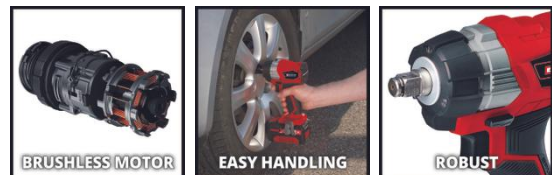

Logistic Data

- Product weight (kg)	1.1
- Gross weight (kg)	1.4
- Pieces per export carton	4 Pieces
- Gross weight export carton	5.89 kg
- Dimensions Export Carton	355 x 180 x 215 mm
- Container quantity (20"/40"/40"HC)	8000