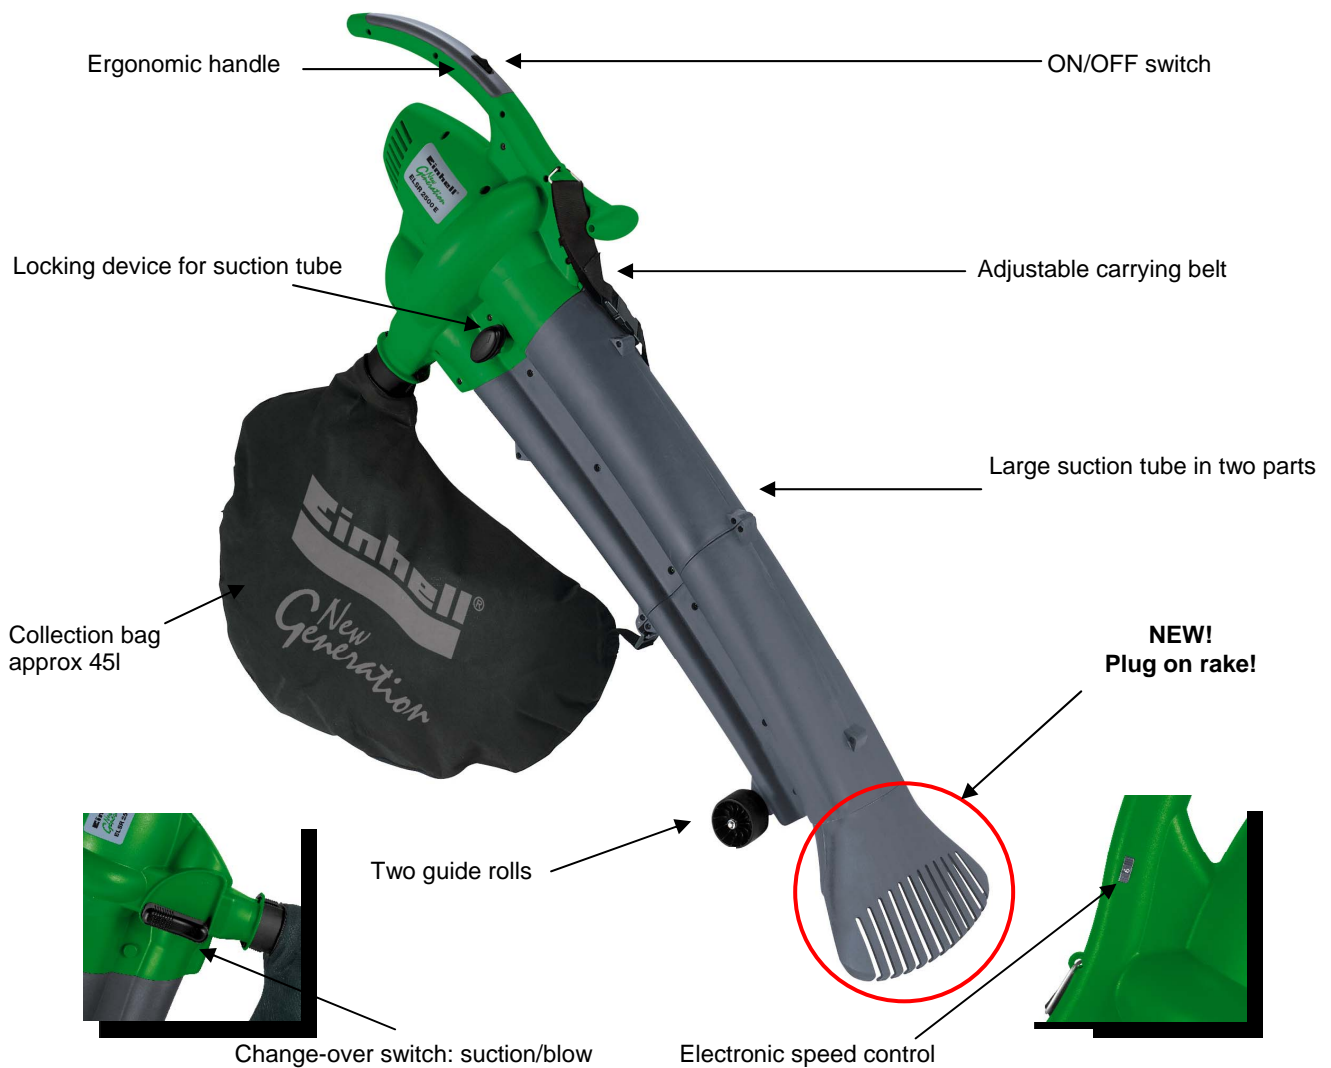

Spruceness in the garden and around the house!

Features:

- Inimitable: with plug on rake
- Suction and blowing function
- Integrated shredder
- Electronic speed control
- Adjustable carrying belt
- Collection bag approx 45 l

Technical Data:

- Voltage: 230V~50 Hz
- Power: 2500 watts
- Air speed: 100-270 km/h
- Suction capacity: 13 m³/min
- no load speed n_0 : 4000-13000 min-1

Logistic Informations:

Type:	ELSR 2500 E	Tool:	Electric Vac Blower
Art.-No.:	34.330.90	Sales unit:	1 pcs
Ident-No.:	01014	20°:	320 pcs
Bar Code:	4006825506266	40°:	680 pcs
Packing:	480x315x500 mm	Weight:	7,3 kg (gross)