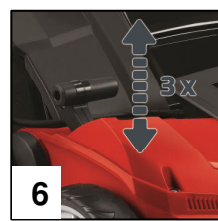

As special accessories available:

Spare Knife Drum
Einhell Grey

Art.-No.: 34.211.20
Bar code: 4006825 575149

Spare Aerator Blade
Einhell Grey

Art.-No.: 34.211.25
Bar code: 4006825 575156