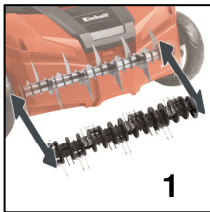

As special accessories available:

Spare Knife Drum
Einhell Grey

Art.-No.: 34.211.20
Bar code: 4006825 575149

Spare Aerator Blade
Einhell Grey

Art.-No.: 34.211.25
Bar code: 4006825 575156