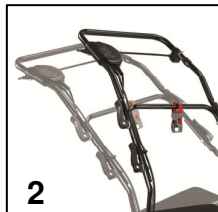

As special accessories available:

Spare Knife Drum
Einhell Grey

Art.-No.: 34.211.20
Bar code: 4006825 575149

Spare Aerator Blade
Einhell Grey

Art.-No.: 34.211.25
Bar code: 4006825 575156