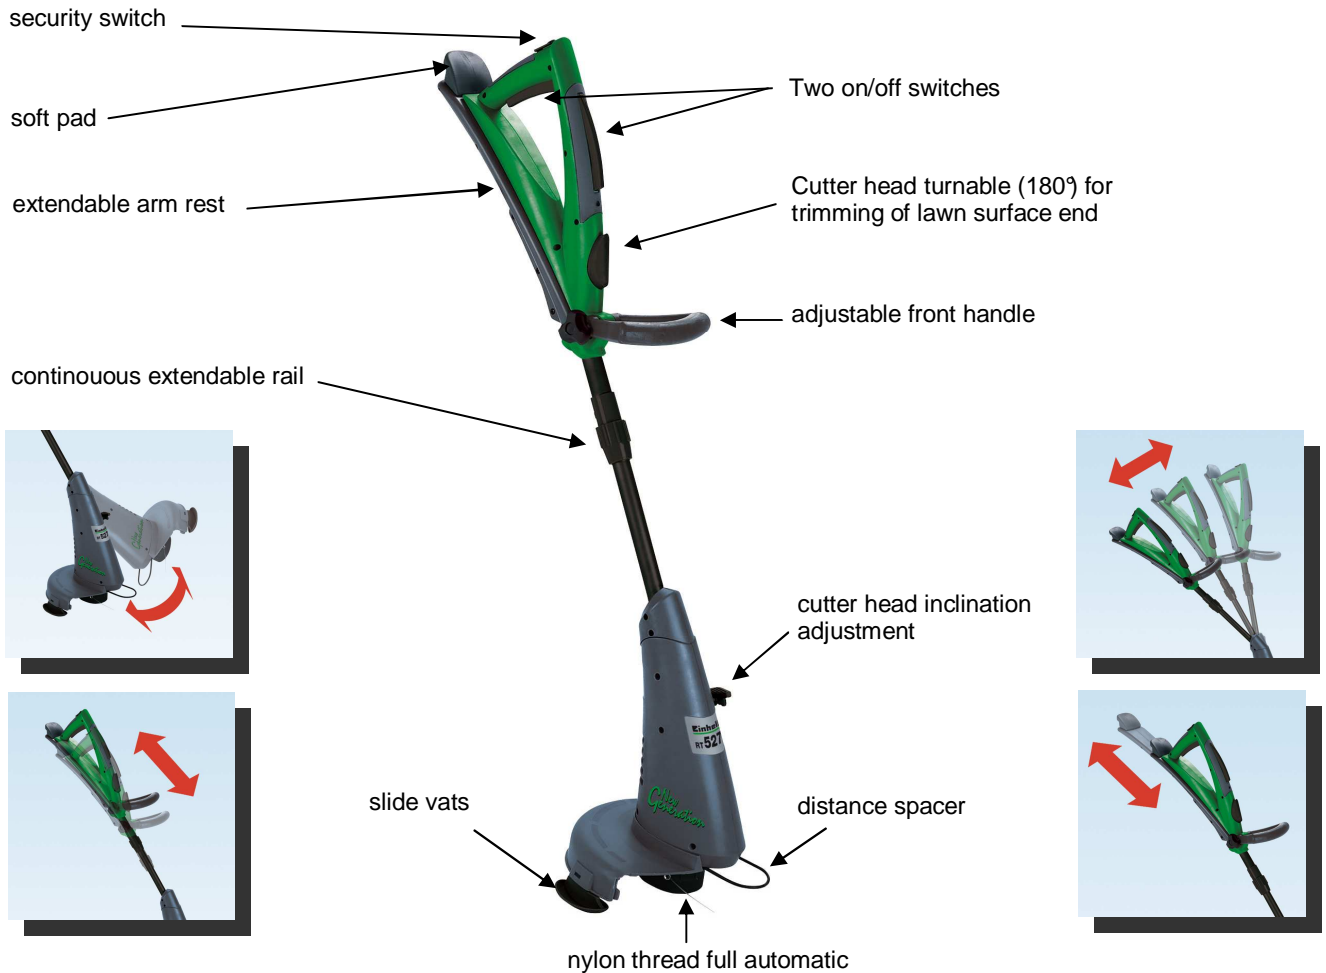

Functional flexibility for comfortable grass trimming!

For cutting grass, also in difficult areas, like along fences and walls, between and under bushes – everywhere the lawn mower cannot be used any longer or where the grass is already too high. With its strong motor of 500 watts the lawn trimmer is a practical helper to keep the garden tidy. The rotating nylon thread cuts the grass as neat as the knife of the lawn mower. **The turnable and inclinable engine head makes a comfortable working on vertical surfaces possible.** By the extendable, ergonomically formed arm rest, the step less telescopic guidance cross-beam and the adjustable auxiliary handle, is fatigue-free working ensured. The RT 527 has a fully automatic thread adjusting, which guarantees an optimal cut result. Its noble design of impact resistant, high quality plastics is rounding the positive overall impression.

RT 527 Electric Grass Trimmer

As special accessory available: Spare thread spool: Art.-No.: 34.050.30
 Ident-No.: 01015
 Bar-Code: 4006825510225

Logistic Informations:

Type:	RT 527	Sales unit:	4 pcs
Art.-No.:	34.014.90	20`:	1084 pcs
Ident-No.:	01014	40`:	2252 pcs
Bar Code:	4006825508987	40` HC:	2352 pcs
Packing:	945x220x125 mm	Weight:	4,5 kg (gross)

Functional flexibility for comfortable grass trimming!

Features:

- Cutting head turnable (180°) and adjustable (3 positions)
- Continuous extendable guide rail
- Extendable armrest with soft pad
- Adjustable front handle for perfect ergonomics
- Full automatic nylon thread
- Grass trimming with double nylon
- Slide vats for comfortable working

Technical Data:

- Voltage: 230V~50 Hz
- Power: 500 Watt
- Cutting width: 270 mm
- Rotations p. min.: 11.000 min⁻¹
- Nylon thread diam.: 1,4 mm
- Thread length: 10 m

Logistic Informations:

Type:	RT 527	Sales unit:	4 pcs
Art.-No.:	34.014.90	20°:	1084 pcs
Ident-No.:	01014	40°:	2252 pcs
Bar Code:	4006825508987	40° HC:	3252 pcs
Packing:	945x220x125 mm	Weight:	4,5 kg (gross)