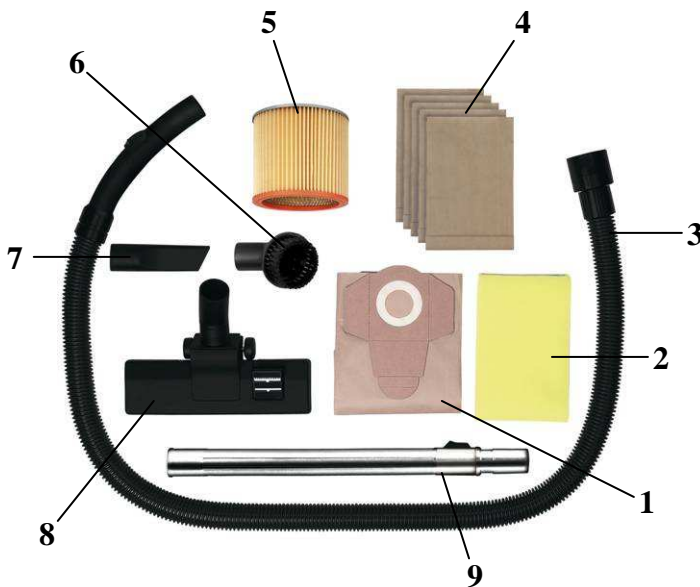

Vaccum Cleaner AS 1400 INOX

Art.-No.: **23.420.33**

Bar code: 4006825502152

Sales unit: 1 pc

The AS 1400 INOX is an allround vaccum cleaner. You can clean rough, fine and dry or wet dirt and even liquids without any problems. The wet-dry vaccum cleaner is switched off automatically due to a protection float switch when liquid is suctioned.

Features:

- 36 mm suction hose system
- Carrying handle
- 20 l stainless steel vessel
- 4 castors
- Blow adapter

Technical data:

- Main voltage: 230 V ~ 50 Hz
- Input power: 1400 Watt
- Vessel capacity: 20 l
- Weight: 7,8 kg
- Packing dimensions: 350 x 350 x 510 mm

Standard accessory:

- 1 dust collection bin (1)
- 1 foam filter (2)
- 1 suction hose with misair flow controller Ø 36 mm (3)
- 5 paper filters (4)
- 1 fluted filter (long-run filter) (5)
- 1 round brush (6)
- 1 crevice nozzle (7)
- 1 all-purpose nozzle (8)
- 1 metal telescope duct Ø 36 mm, 49 mm – 79 mm extensible (9)

As special accessory available:

Long-run filter

Art.-No.: **23.511.10**

Bar code: 4006825231090

Foam filter

Art.-No.: **23.511.30**

Bar code: 4006825236132

Dust collection bin 20 l (5 pcs)