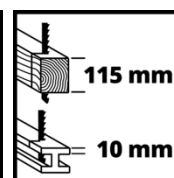

## Technical Data

- Number of strokes 0 - 2800 min<sup>-1</sup>
- Stroke height 22 mm
- Cutting depth in wood 115 mm
- Cutting depth in plastic 20 mm
- Cutting depth in steel 10 mm
- Toolless saw blade change yes

## Logistic Data

- Product weight 1.61 kg
- Gross weight single packaging 2.06 kg
- Dimensions single packaging 446 x 86 x 165 mm
- Pieces per export carton 4 Pieces
- Gross weight export carton 8.8 kg
- Dimensions export carton 470 x 360 x 185 mm
- Container quantity (20"/40"/40"HC) 3400 | 7300 | 8460

**18 V**

115 mm

10 mm

**LOW WEIGHT  
EASY  
HANDLING**