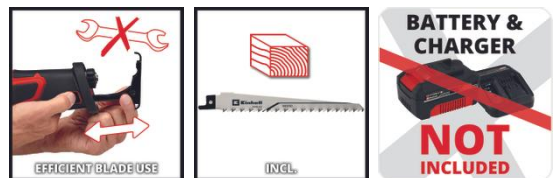

Logistic Data

- Product weight	2.06 kg
- Gross weight single packaging	2.71 kg
- Pieces per export carton	4 Pieces
- Gross weight export carton	11.85 kg
- Dimensions export carton	460 x 370 x 240 mm
- Container quantity (20"/40"/40"HC)	2664 | 5484 | 6656