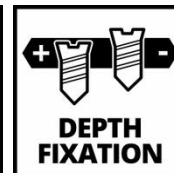

Logistic Data

- Product weight (kg) 0.52
- Gross weight (kg) 0.73
- Pieces per export carton 20 Pieces
- Gross weight of export carton 14.5 kg