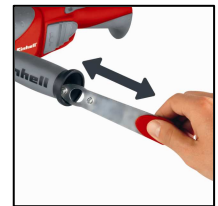

Einhell

RED

RT-AG 125/1 Set Angle Grinder Set

Art.-No. 44.305.67

Einhell RT-AG 125/1	
Oberklasse	
Heimwerker Praxis 1/2012	1,6
Preis/Leistung: gut - sehr gut	

Angle Grinder RT-AG 125/1

- Mains: 230 V ~ 50 Hz
- Power: 1,010 W
- Idle speed: 11,000 min⁻¹
- Disc size / diameter: 125 mm
- Main cable length: 3 m
- Product weight: 2.3 kg

- Key in additional handle
- Slim housing and softgrip
- Disc protection with quick adjustment
- Incl. 2nd disc protection for separating cuts
- Incl. additional bag

3 pcs diamond cutting discs

- Ø 125 mm (2x Segment; 1x Turbo)